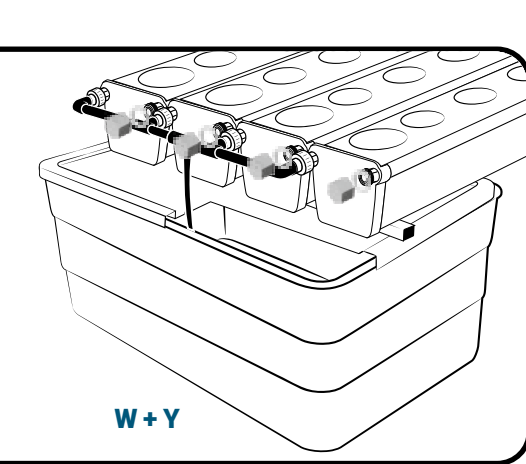

Pièces

Ref	Designation		
A	TU21134	GrowStream V2 4M grow canal	4
B	CV21124	GrowStream V2 4M-15 plants cover	4
C	RT11011	Level tube D50 GrowStream canal	4
D	PO01002	3" net cup	80
E	CV91001	Access hole cap	4
F	RE07002	GrowStream tank ABS white	1
G	CV04007	GrowStream tank cover 20/40/60/80 ABS white	1
H	PM11054	3.0 Syncra pump	1
I	TU21036	30x30 white tube 458mm	2
J	TU21033	30x30 white tube 393mm	1
K	TU21032	30x30 white tube 370mm	9
L	TU21029	30x30 white tube 440mm	6
M	RA61007	T insert for 30x30 PVC tube	18
N	AL11028	Pump connection GrowStream80 V2	1
O	EI21034	PVC tube 30x30x140 + end-cap	18
P	FX11010	22 - 20.5x23mm clamp	10
Q	RA31002	Ribbed T 20mm	1
R	EI31024	Manifold elbow connector	2
S	EI31023	Manifold T connector	2
T	EI71001	Black tube 18x22x60mm (manifold tube GS 20/40/60/80/120)	1
U	EI71003	Black tube 18x22x100mm (manifold tube GS 20/40/60/80/120)	1
V	EI71005	Black tube 18x22x180mm (manifold tube GS 20/40/60/80/120)	2
	AC01010	Brush Ø 16x80x300 mm loop Ø 10mm	1
W	RA03001	3/4 drilled end-cap white PP	12
X	JN21012	Flat O-ring seal 12x24x3mm	8
Y	JN21013	Flat O-ring seal EPDM 3/4	8
Z	RA61005	End-cap insert 30x30	3
	AC01001	Draining kit	1