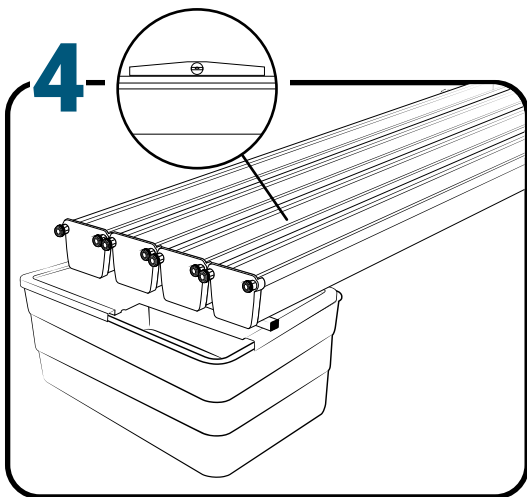

Pièces

Ref	Designation		
A	TU21134	GrowStream V2 4M grow canal	4
B	CV21124	GrowStream V2 4M-15 plants cover	4
C	RT11011	Level tube D50 GrowStream canal	4
D	PO01002	3" net cup	80
E	CV91001	Access hole cap	4
F	RE07002	GrowStream tank ABS white	1
G	CV04007	GrowStream tank cover 20/40/60/80 ABS white	1
H	PM11054	3.0 Syncra pump	1
I	TU21036	30x30 white tube 458mm	2
J	TU21033	30x30 white tube 393mm	1
K	TU21032	30x30 white tube 370mm	9
L	TU21029	30x30 white tube 440mm	6
M	RA61007	T insert for 30x30 PVC tube	18
N	AL11028	Pump connection GrowStream80 V2	1
O	EI21034	PVC tube 30x30x140 + end-cap	18
P	FX11010	22 - 20.5x23mm clamp	10
Q	RA31002	Ribbed T 20mm	1
R	EI31024	Manifold elbow connector	2
S	EI31023	Manifold T connector	2
T	EI71001	Black tube 18x22x60mm (manifold tube GS 20/40/60/80/120)	1
U	EI71003	Black tube 18x22x100mm (manifold tube GS 20/40/60/80/120)	1
V	EI71005	Black tube 18x22x180mm (manifold tube GS 20/40/60/80/120)	2
	AC01010	Brush Ø 16x80x300 mm loop Ø 10mm	1
W	RA03001	3/4 drilled end-cap white PP	12
X	JN21012	Flat O-ring seal 12x24x3mm	8
Y	JN21013	Flat O-ring seal EPDM 3/4	8
Z	RA61005	End-cap insert 30x30	3
	AC01001	Draining kit	1