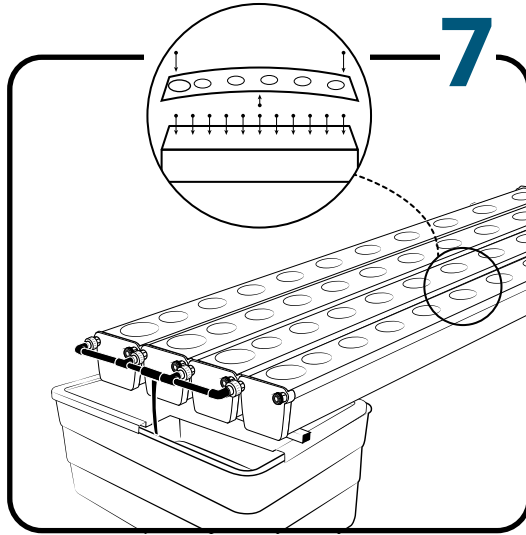

Pièces

Ref	Designation		
A	TU21134	GrowStream V2 4M grow canal	4
B	CV21124	GrowStream V2 4M-15 plants cover	4
C	RT11011	Level tube D50 GrowStream canal	4
D	PO01002	3" net cup	80
E	CV91001	Access hole cap	4
F	RE07002	GrowStream tank ABS white	1
G	CV04007	GrowStream tank cover 20/40/60/80 ABS white	1
H	PM11054	3.0 Syncra pump	1
I	TU21036	30x30 white tube 458mm	2
J	TU21033	30x30 white tube 393mm	1
K	TU21032	30x30 white tube 370mm	9
L	TU21029	30x30 white tube 440mm	6
M	RA61007	T insert for 30x30 PVC tube	18
N	AL11028	Pump connection GrowStream80 V2	1
O	EI21034	PVC tube 30x30x140 + end-cap	18
P	FX11010	22 - 20.5x23mm clamp	10
Q	RA31002	Ribbed T 20mm	1
R	EI31024	Manifold elbow connector	2
S	EI31023	Manifold T connector	2
T	EI71001	Black tube 18x22x60mm (manifold tube GS 20/40/60/80/120)	1
U	EI71003	Black tube 18x22x100mm (manifold tube GS 20/40/60/80/120)	1
V	EI71005	Black tube 18x22x180mm (manifold tube GS 20/40/60/80/120)	2
	AC01010	Brush Ø 16x80x300 mm loop Ø 10mm	1
W	RA03001	3/4 drilled end-cap white PP	12
X	JN21012	Flat O-ring seal 12x24x3mm	8
Y	JN21013	Flat O-ring seal EPDM 3/4	8
Z	RA61005	End-cap insert 30x30	3
	AC01001	Draining kit	1