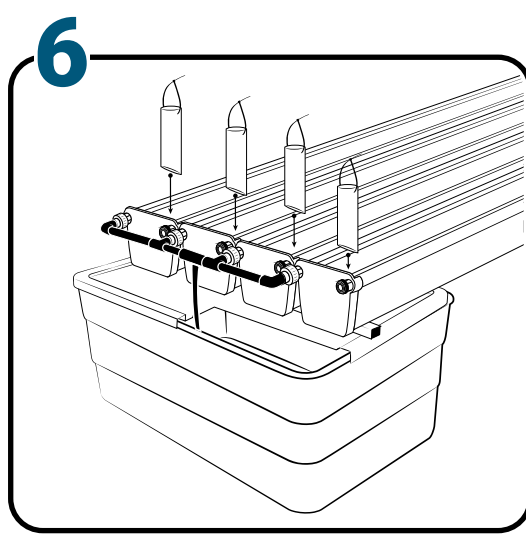

Pièces

Ref	Designation		
A	TU21134	GrowStream V2 4M grow canal	4
B	CV21124	GrowStream V2 4M-15 plants cover	4
C	RT11011	Level tube D50 GrowStream canal	4
D	PO01002	3" net cup	80
E	CV91001	Access hole cap	4
F	RE07002	GrowStream tank ABS white	1
G	CV04007	GrowStream tank cover 20/40/60/80 ABS white	1
H	PM11054	3.0 Syncra pump	1
I	TU21036	30x30 white tube 458mm	2
J	TU21033	30x30 white tube 393mm	1
K	TU21032	30x30 white tube 370mm	9
L	TU21029	30x30 white tube 440mm	6
M	RA61007	T insert for 30x30 PVC tube	18
N	AL11028	Pump connection GrowStream80 V2	1
O	EI21034	PVC tube 30x30x140 + end-cap	18
P	FX11010	22 - 20.5x23mm clamp	10
Q	RA31002	Ribbed T 20mm	1
R	EI31024	Manifold elbow connector	2
S	EI31023	Manifold T connector	2
T	EI71001	Black tube 18x22x60mm (manifold tube GS 20/40/60/80/120)	1
U	EI71003	Black tube 18x22x100mm (manifold tube GS 20/40/60/80/120)	1
V	EI71005	Black tube 18x22x180mm (manifold tube GS 20/40/60/80/120)	2
	AC01010	Brush Ø 16x80x300 mm loop Ø 10mm	1
W	RA03001	3/4 drilled end-cap white PP	12
X	JN21012	Flat O-ring seal 12x24x3mm	8
Y	JN21013	Flat O-ring seal EPDM 3/4	8
Z	RA61005	End-cap insert 30x30	3
	AC01001	Draining kit	1