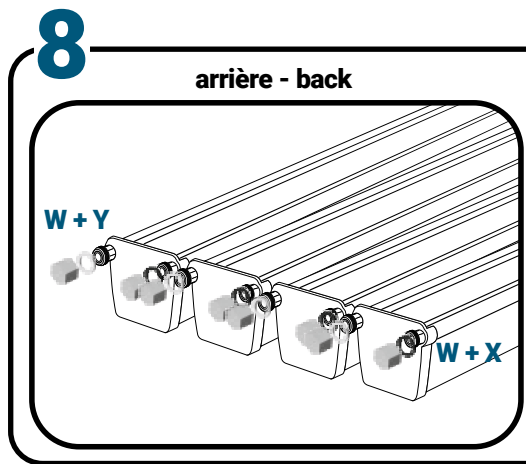

Pièces

Ref	Designation		
A	TU21134	GrowStream V2 4M grow canal	4
B	CV21124	GrowStream V2 4M-15 plants cover	4
C	RT11011	Level tube D50 GrowStream canal	4
D	PO01002	3" net cup	80
E	CV91001	Access hole cap	4
F	RE07002	GrowStream tank ABS white	1
G	CV04007	GrowStream tank cover 20/40/60/80 ABS white	1
H	PM11054	3.0 Syncra pump	1
I	TU21036	30x30 white tube 458mm	2
J	TU21033	30x30 white tube 393mm	1
K	TU21032	30x30 white tube 370mm	9
L	TU21029	30x30 white tube 440mm	6
M	RA61007	T insert for 30x30 PVC tube	18
N	AL11028	Pump connection GrowStream80 V2	1
O	EI21034	PVC tube 30x30x140 + end-cap	18
P	FX11010	22 - 20.5x23mm clamp	10
Q	RA31002	Ribbed T 20mm	1
R	EI31024	Manifold elbow connector	2
S	EI31023	Manifold T connector	2
T	EI71001	Black tube 18x22x60mm (manifold tube GS 20/40/60/80/120)	1
U	EI71003	Black tube 18x22x100mm (manifold tube GS 20/40/60/80/120)	1
V	EI71005	Black tube 18x22x180mm (manifold tube GS 20/40/60/80/120)	2
	AC01010	Brush Ø 16x80x300 mm loop Ø 10mm	1
W	RA03001	3/4 drilled end-cap white PP	12
X	JN21012	Flat O-ring seal 12x24x3mm	8
Y	JN21013	Flat O-ring seal EPDM 3/4	8
Z	RA61005	End-cap insert 30x30	3
	AC01001	Draining kit	1