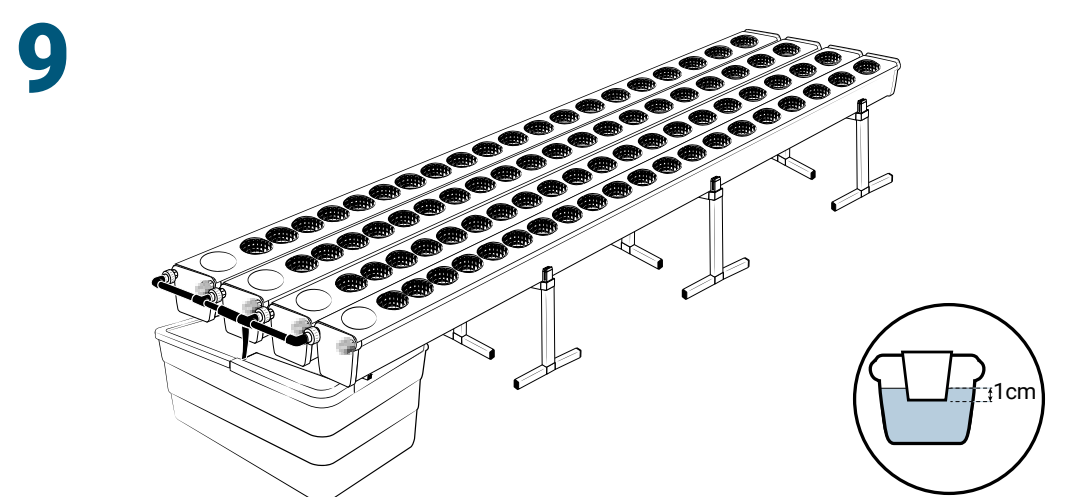

Pièces

Ref	Designation		
A	TU21134	GrowStream V2 4M grow canal	4
B	CV21124	GrowStream V2 4M-15 plants cover	4
C	RT11011	Level tube D50 GrowStream canal	4
D	PO01002	3" net cup	80
E	CV91001	Access hole cap	4
F	RE07002	GrowStream tank ABS white	1
G	CV04007	GrowStream tank cover 20/40/60/80 ABS white	1
H	PM11054	3.0 Syncra pump	1
I	TU21036	30x30 white tube 458mm	2
J	TU21033	30x30 white tube 393mm	1
K	TU21032	30x30 white tube 370mm	9
L	TU21029	30x30 white tube 440mm	6
M	RA61007	T insert for 30x30 PVC tube	18
N	AL11028	Pump connection GrowStream80 V2	1
O	EI21034	PVC tube 30x30x140 + end-cap	18
P	FX11010	22 - 20.5x23mm clamp	10
Q	RA31002	Ribbed T 20mm	1
R	EI31024	Manifold elbow connector	2
S	EI31023	Manifold T connector	2
T	EI71001	Black tube 18x22x60mm (manifold tube GS 20/40/60/80/120)	1
U	EI71003	Black tube 18x22x100mm (manifold tube GS 20/40/60/80/120)	1
V	EI71005	Black tube 18x22x180mm (manifold tube GS 20/40/60/80/120)	2
	AC01010	Brush Ø 16x80x300 mm loop Ø 10mm	1
W	RA03001	3/4 drilled end-cap white PP	12
X	JN21012	Flat O-ring seal 12x24x3mm	8
Y	JN21013	Flat O-ring seal EPDM 3/4	8
Z	RA61005	End-cap insert 30x30	3
	AC01001	Draining kit	1