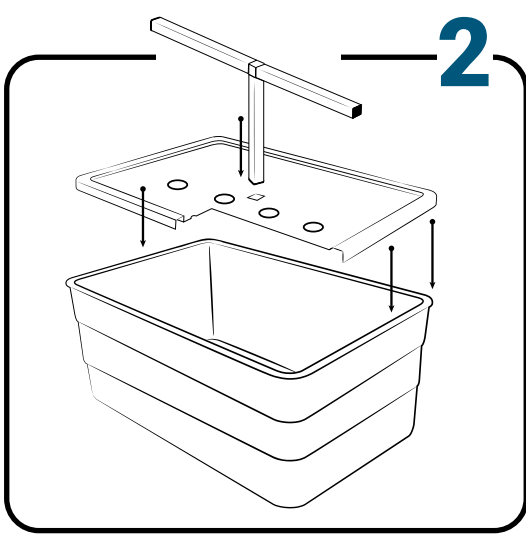

Pièces

Ref	Designation		
A	TU21134	GrowStream V2 4M grow canal	4
B	CV21124	GrowStream V2 4M-15 plants cover	4
C	RT11011	Level tube D50 GrowStream canal	4
D	PO01002	3" net cup	80
E	CV91001	Access hole cap	4
F	RE07002	GrowStream tank ABS white	1
G	CV04007	GrowStream tank cover 20/40/60/80 ABS white	1
H	PM11054	3.0 Syncra pump	1
I	TU21036	30x30 white tube 458mm	2
J	TU21033	30x30 white tube 393mm	1
K	TU21032	30x30 white tube 370mm	9
L	TU21029	30x30 white tube 440mm	6
M	RA61007	T insert for 30x30 PVC tube	18
N	AL11028	Pump connection GrowStream80 V2	1
O	EI21034	PVC tube 30x30x140 + end-cap	18
P	FX11010	22 - 20.5x23mm clamp	10
Q	RA31002	Ribbed T 20mm	1
R	EI31024	Manifold elbow connector	2
S	EI31023	Manifold T connector	2
T	EI71001	Black tube 18x22x60mm (manifold tube GS 20/40/60/80/120)	1
U	EI71003	Black tube 18x22x100mm (manifold tube GS 20/40/60/80/120)	1
V	EI71005	Black tube 18x22x180mm (manifold tube GS 20/40/60/80/120)	2
	AC01010	Brush Ø 16x80x300 mm loop Ø 10mm	1
W	RA03001	3/4 drilled end-cap white PP	12
X	JN21012	Flat O-ring seal 12x24x3mm	8
Y	JN21013	Flat O-ring seal EPDM 3/4	8
Z	RA61005	End-cap insert 30x30	3
	AC01001	Draining kit	1