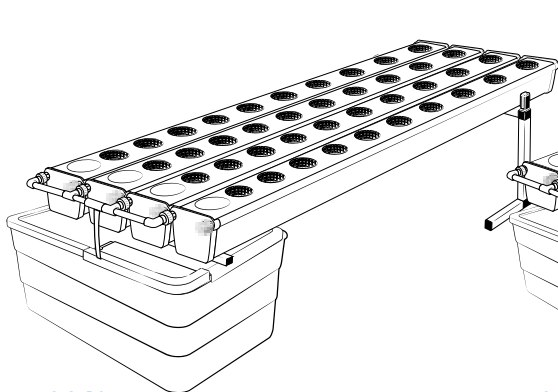

GS40

GS60

T.A.®
Terra Aquatica

info@eurohydro.com
Tél. : +33 (0)5 62 06 08 30
32500 Fleurance - France