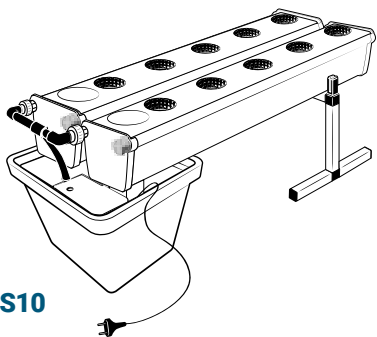

GS10

T.A.®
Terra Aquatica

info@eurohydro.com
Tél. : +33 (0)5 62 06 08 30
32500 Fleurance - France