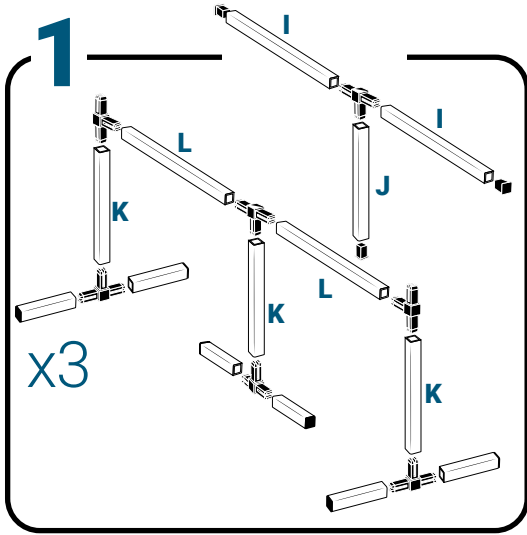

Pièces

Ref	Designation		
A	TU21134	GrowStream V2 4M grow canal	4
B	CV21124	GrowStream V2 4M-15 plants cover	4
C	RT11011	Level tube D50 GrowStream canal	4
D	PO01002	3" net cup	80
E	CV91001	Access hole cap	4
F	RE07002	GrowStream tank ABS white	1
G	CV04007	GrowStream tank cover 20/40/60/80 ABS white	1
H	PM11054	3.0 Syncra pump	1
I	TU21036	30x30 white tube 458mm	2
J	TU21033	30x30 white tube 393mm	1
K	TU21032	30x30 white tube 370mm	9
L	TU21029	30x30 white tube 440mm	6
M	RA61007	T insert for 30x30 PVC tube	18
N	AL11028	Pump connection GrowStream80 V2	1
O	EI21034	PVC tube 30x30x140 + end-cap	18
P	FX11010	22 - 20.5x23mm clamp	10
Q	RA31002	Ribbed T 20mm	1
R	EI31024	Manifold elbow connector	2
S	EI31023	Manifold T connector	2
T	EI71001	Black tube 18x22x60mm (manifold tube GS 20/40/60/80/120)	1
U	EI71003	Black tube 18x22x100mm (manifold tube GS 20/40/60/80/120)	1
V	EI71005	Black tube 18x22x180mm (manifold tube GS 20/40/60/80/120)	2
	AC01010	Brush Ø 16x80x300 mm loop Ø 10mm	1
W	RA03001	3/4 drilled end-cap white PP	12
X	JN21012	Flat O-ring seal 12x24x3mm	8
Y	JN21013	Flat O-ring seal EPDM 3/4	8
Z	RA61005	End-cap insert 30x30	3
	AC01001	Draining kit	1