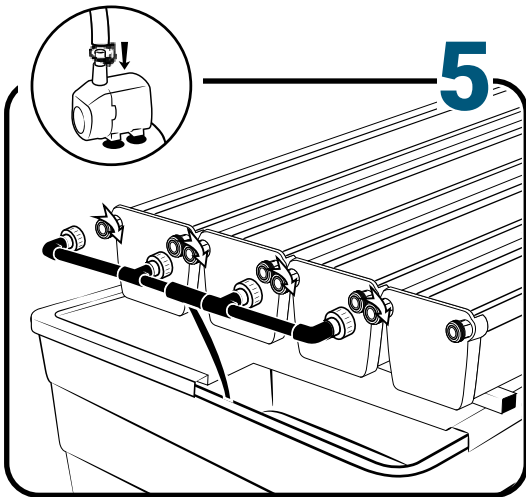

Pièces

Ref	Designation		
A	TU21134	GrowStream V2 4M grow canal	4
B	CV21124	GrowStream V2 4M-15 plants cover	4
C	RT11011	Level tube D50 GrowStream canal	4
D	PO01002	3" net cup	80
E	CV91001	Access hole cap	4
F	RE07002	GrowStream tank ABS white	1
G	CV04007	GrowStream tank cover 20/40/60/80 ABS white	1
H	PM11054	3.0 Syncra pump	1
I	TU21036	30x30 white tube 458mm	2
J	TU21033	30x30 white tube 393mm	1
K	TU21032	30x30 white tube 370mm	9
L	TU21029	30x30 white tube 440mm	6
M	RA61007	T insert for 30x30 PVC tube	18
N	AL11028	Pump connection GrowStream80 V2	1
O	EI21034	PVC tube 30x30x140 + end-cap	18
P	FX11010	22 - 20.5x23mm clamp	10
Q	RA31002	Ribbed T 20mm	1
R	EI31024	Manifold elbow connector	2
S	EI31023	Manifold T connector	2
T	EI71001	Black tube 18x22x60mm (manifold tube GS 20/40/60/80/120)	1
U	EI71003	Black tube 18x22x100mm (manifold tube GS 20/40/60/80/120)	1
V	EI71005	Black tube 18x22x180mm (manifold tube GS 20/40/60/80/120)	2
	AC01010	Brush Ø 16x80x300 mm loop Ø 10mm	1
W	RA03001	3/4 drilled end-cap white PP	12
X	JN21012	Flat O-ring seal 12x24x3mm	8
Y	JN21013	Flat O-ring seal EPDM 3/4	8
Z	RA61005	End-cap insert 30x30	3
	AC01001	Draining kit	1