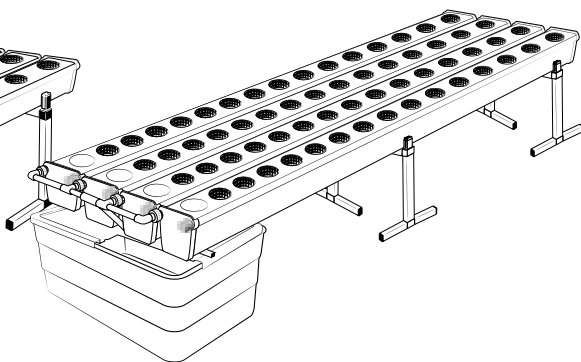

GS60

T.A.®
Terra Aquatica

info@eurohydro.com
Tél. : +33 (0)5 62 06 08 30
32500 Fleurance - France