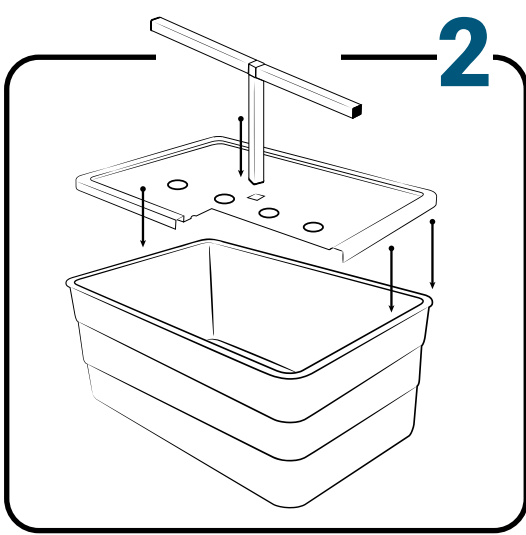

Pièces

Ref	Designation		
A	TU21132	GrowStream V2 2M grow canal	4
B	CV21122	GrowStream V2 2M-10 plants cover	4
C	RT11011	Level tube D50 GrowStream canal	4
D	PO01002	3" net cup	40
E	CV91001	Access hole cap	4
F	RE07002	GrowStream tank ABS white	1
G	CV04007	GrowStream tank cover 10 ABS white	1
H	PM11051	1.5 Syncra pump	1
I	TU21036	30x30 white tube 458mm	2
J	TU21033	30x30 white tube 393mm	1
K	TU21032	30x30 white tube 370mm	3
L	TU21029	30x30 white tube 440mm	2
M	RA61007	T insert for 30x30 PVC tube	7
N	AL11026	Pump connection GrowStream20 V2	1
O	EI21034	PVC tube 30x30x140 + end-cap	6
P	FX11010	22 - 20.5x23mm clamp	10
Q	RA31002	Ribbed T 20mm	1
R	EI31024	Manifold elbow connector	2
S	EI31023	Manifold T connector	2
T	EI71001	Black tube 18x22x60mm (manifold tube GS 20/40/60/80/120)	1
U	EI71003	Black tube 18x22x100mm (manifold tube GS 20/40/60/80/120)	1
V	EI71005	Black tube 18x22x180mm (manifold tube GS 20/40/60/80/120)	2
W	AC01010	Brush Ø 16x80x300 mm loop Ø 10mm	1
X	RA03001	3/4 drilled end-cap white PP	16
Y	JN21012	Flat O-ring seal 12x24x3mm	8
Y	JN21013	Flat O-ring seal EPDM 3/4	8
Z	RA61005	End-cap insert 30x30	3
	AC01001	Draining kit	1