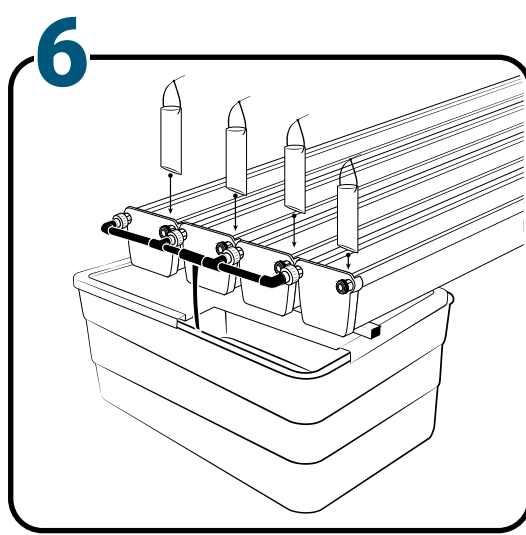

Pièces

Ref	Designation		
A	TU21132	GrowStream V2 2M grow canal	4
B	CV21122	GrowStream V2 2M-10 plants cover	4
C	RT11011	Level tube D50 GrowStream canal	4
D	PO01002	3" net cup	40
E	CV91001	Access hole cap	4
F	RE07002	GrowStream tank ABS white	1
G	CV04007	GrowStream tank cover 10 ABS white	1
H	PM11051	1.5 Syncra pump	1
I	TU21036	30x30 white tube 458mm	2
J	TU21033	30x30 white tube 393mm	1
K	TU21032	30x30 white tube 370mm	3
L	TU21029	30x30 white tube 440mm	2
M	RA61007	T insert for 30x30 PVC tube	7
N	AL11026	Pump connection GrowStream20 V2	1
O	EI21034	PVC tube 30x30x140 + end-cap	6
P	FX11010	22 - 20.5x23mm clamp	10
Q	RA31002	Ribbed T 20mm	1
R	EI31024	Manifold elbow connector	2
S	EI31023	Manifold T connector	2
T	EI71001	Black tube 18x22x60mm (manifold tube GS 20/40/60/80/120)	1
U	EI71003	Black tube 18x22x100mm (manifold tube GS 20/40/60/80/120)	1
V	EI71005	Black tube 18x22x180mm (manifold tube GS 20/40/60/80/120)	2
W	AC01010	Brush Ø 16x80x300 mm loop Ø 10mm	1
X	RA03001	3/4 drilled end-cap white PP	16
Y	JN21012	Flat O-ring seal 12x24x3mm	8
Y	JN21013	Flat O-ring seal EPDM 3/4	8
Z	RA61005	End-cap insert 30x30	3
	AC01001	Draining kit	1