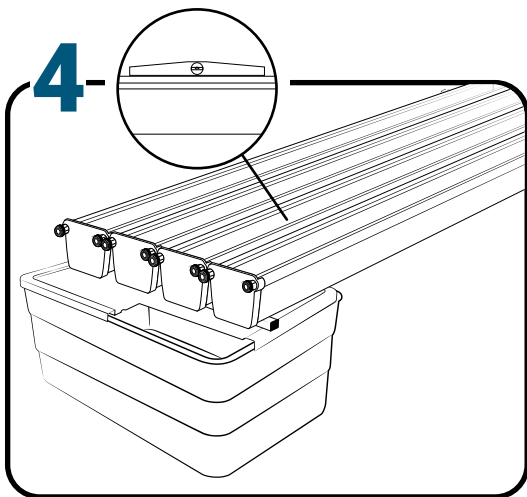

Pièces

Ref	Designation		
A	TU21132	GrowStream V2 2M grow canal	4
B	CV21122	GrowStream V2 2M-10 plants cover	4
C	RT11011	Level tube D50 GrowStream canal	4
D	PO01002	3" net cup	40
E	CV91001	Access hole cap	4
F	RE07002	GrowStream tank ABS white	1
G	CV04007	GrowStream tank cover 10 ABS white	1
H	PM11051	1.5 Syncra pump	1
I	TU21036	30x30 white tube 458mm	2
J	TU21033	30x30 white tube 393mm	1
K	TU21032	30x30 white tube 370mm	3
L	TU21029	30x30 white tube 440mm	2
M	RA61007	T insert for 30x30 PVC tube	7
N	AL11026	Pump connection GrowStream20 V2	1
O	EI21034	PVC tube 30x30x140 + end-cap	6
P	FX11010	22 - 20.5x23mm clamp	10
Q	RA31002	Ribbed T 20mm	1
R	EI31024	Manifold elbow connector	2
S	EI31023	Manifold T connector	2
T	EI71001	Black tube 18x22x60mm (manifold tube GS 20/40/60/80/120)	1
U	EI71003	Black tube 18x22x100mm (manifold tube GS 20/40/60/80/120)	1
V	EI71005	Black tube 18x22x180mm (manifold tube GS 20/40/60/80/120)	2
W	AC01010	Brush Ø 16x80x300 mm loop Ø 10mm	1
X	RA03001	3/4 drilled end-cap white PP	16
Y	JN21012	Flat O-ring seal 12x24x3mm	8
Y	JN21013	Flat O-ring seal EPDM 3/4	8
Z	RA61005	End-cap insert 30x30	3
	AC01001	Draining kit	1