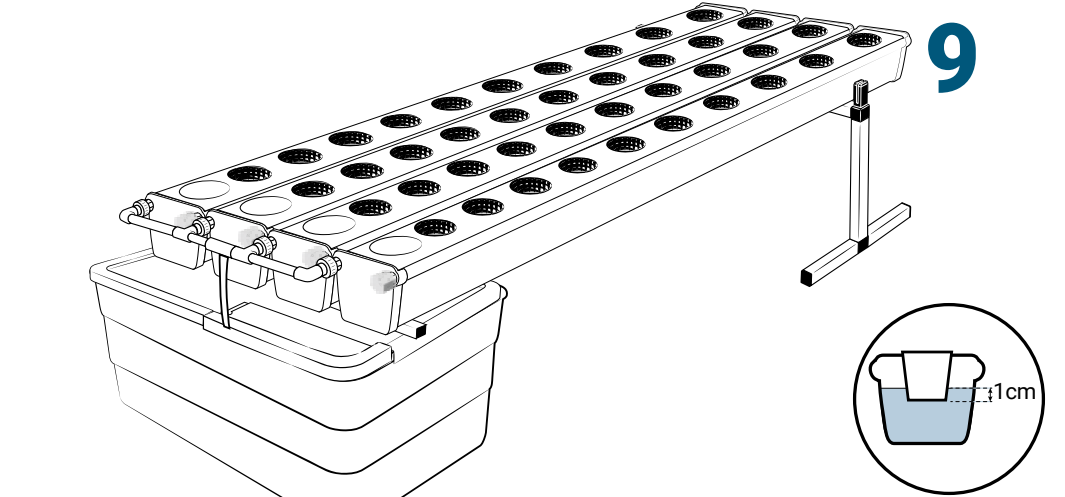

Pièces

Ref	Designation		
A	TU21132	GrowStream V2 2M grow canal	4
B	CV21122	GrowStream V2 2M-10 plants cover	4
C	RT11011	Level tube D50 GrowStream canal	4
D	PO01002	3" net cup	40
E	CV91001	Access hole cap	4
F	RE07002	GrowStream tank ABS white	1
G	CV04007	GrowStream tank cover 10 ABS white	1
H	PM11051	1.5 Syncra pump	1
I	TU21036	30x30 white tube 458mm	2
J	TU21033	30x30 white tube 393mm	1
K	TU21032	30x30 white tube 370mm	3
L	TU21029	30x30 white tube 440mm	2
M	RA61007	T insert for 30x30 PVC tube	7
N	AL11026	Pump connection GrowStream20 V2	1
O	EI21034	PVC tube 30x30x140 + end-cap	6
P	FX11010	22 - 20.5x23mm clamp	10
Q	RA31002	Ribbed T 20mm	1
R	EI31024	Manifold elbow connector	2
S	EI31023	Manifold T connector	2
T	EI71001	Black tube 18x22x60mm (manifold tube GS 20/40/60/80/120)	1
U	EI71003	Black tube 18x22x100mm (manifold tube GS 20/40/60/80/120)	1
V	EI71005	Black tube 18x22x180mm (manifold tube GS 20/40/60/80/120)	2
W	AC01010	Brush Ø 16x80x300 mm loop Ø 10mm	1
X	RA03001	3/4 drilled end-cap white PP	16
Y	JN21012	Flat O-ring seal 12x24x3mm	8
Y	JN21013	Flat O-ring seal EPDM 3/4	8
Z	RA61005	End-cap insert 30x30	3
	AC01001	Draining kit	1