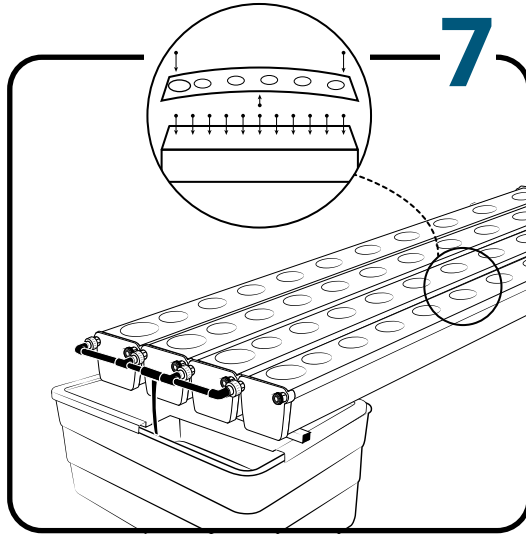

Pièces

Ref	Designation		
A	TU21132	GrowStream V2 2M grow canal	4
B	CV21122	GrowStream V2 2M-10 plants cover	4
C	RT11011	Level tube D50 GrowStream canal	4
D	PO01002	3" net cup	40
E	CV91001	Access hole cap	4
F	RE07002	GrowStream tank ABS white	1
G	CV04007	GrowStream tank cover 10 ABS white	1
H	PM11051	1.5 Syncra pump	1
I	TU21036	30x30 white tube 458mm	2
J	TU21033	30x30 white tube 393mm	1
K	TU21032	30x30 white tube 370mm	3
L	TU21029	30x30 white tube 440mm	2
M	RA61007	T insert for 30x30 PVC tube	7
N	AL11026	Pump connection GrowStream20 V2	1
O	EI21034	PVC tube 30x30x140 + end-cap	6
P	FX11010	22 - 20.5x23mm clamp	10
Q	RA31002	Ribbed T 20mm	1
R	EI31024	Manifold elbow connector	2
S	EI31023	Manifold T connector	2
T	EI71001	Black tube 18x22x60mm (manifold tube GS 20/40/60/80/120)	1
U	EI71003	Black tube 18x22x100mm (manifold tube GS 20/40/60/80/120)	1
V	EI71005	Black tube 18x22x180mm (manifold tube GS 20/40/60/80/120)	2
W	AC01010	Brush Ø 16x80x300 mm loop Ø 10mm	1
X	RA03001	3/4 drilled end-cap white PP	16
Y	JN21012	Flat O-ring seal 12x24x3mm	8
Y	JN21013	Flat O-ring seal EPDM 3/4	8
Z	RA61005	End-cap insert 30x30	3
	AC01001	Draining kit	1