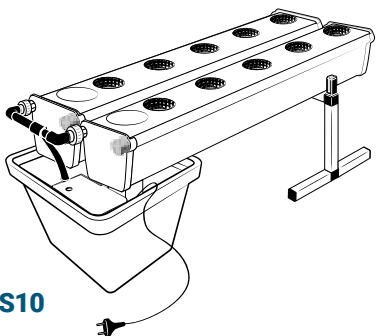

Pièces

Ref	Designation		
A	TU21132	GrowStream V2 2M grow canal	4
B	CV21122	GrowStream V2 2M-10 plants cover	4
C	RT11011	Level tube D50 GrowStream canal	4
D	PO01002	3" net cup	40
E	CV91001	Access hole cap	4
F	RE07002	GrowStream tank ABS white	1
G	CV04007	GrowStream tank cover 10 ABS white	1
H	PM11051	1.5 Syncra pump	1
I	TU21036	30x30 white tube 458mm	2
J	TU21033	30x30 white tube 393mm	1
K	TU21032	30x30 white tube 370mm	3
L	TU21029	30x30 white tube 440mm	2
M	RA61007	T insert for 30x30 PVC tube	7
N	AL11026	Pump connection GrowStream20 V2	1
O	EI21034	PVC tube 30x30x140 + end-cap	6
P	FX11010	22 - 20.5x23mm clamp	10
Q	RA31002	Ribbed T 20mm	1
R	EI31024	Manifold elbow connector	2
S	EI31023	Manifold T connector	2
T	EI71001	Black tube 18x22x60mm (manifold tube GS 20/40/60/80/120)	1
U	EI71003	Black tube 18x22x100mm (manifold tube GS 20/40/60/80/120)	1
V	EI71005	Black tube 18x22x180mm (manifold tube GS 20/40/60/80/120)	2
W	AC01010	Brush Ø 16x80x300 mm loop Ø 10mm	1
X	RA03001	3/4 drilled end-cap white PP	16
Y	JN21012	Flat O-ring seal 12x24x3mm	8
Y	JN21013	Flat O-ring seal EPDM 3/4	8
Z	RA61005	End-cap insert 30x30	3
	AC01001	Draining kit	1