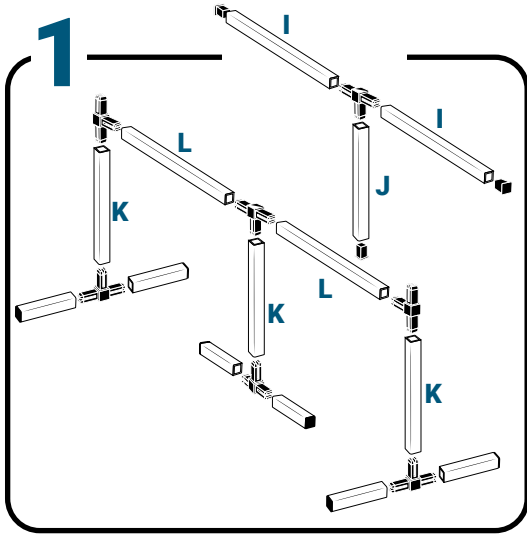

Pièces

Ref	Designation		
A	TU21132	GrowStream V2 2M grow canal	4
B	CV21122	GrowStream V2 2M-10 plants cover	4
C	RT11011	Level tube D50 GrowStream canal	4
D	PO01002	3" net cup	40
E	CV91001	Access hole cap	4
F	RE07002	GrowStream tank ABS white	1
G	CV04007	GrowStream tank cover 10 ABS white	1
H	PM11051	1.5 Syncra pump	1
I	TU21036	30x30 white tube 458mm	2
J	TU21033	30x30 white tube 393mm	1
K	TU21032	30x30 white tube 370mm	3
L	TU21029	30x30 white tube 440mm	2
M	RA61007	T insert for 30x30 PVC tube	7
N	AL11026	Pump connection GrowStream20 V2	1
O	EI21034	PVC tube 30x30x140 + end-cap	6
P	FX11010	22 - 20.5x23mm clamp	10
Q	RA31002	Ribbed T 20mm	1
R	EI31024	Manifold elbow connector	2
S	EI31023	Manifold T connector	2
T	EI71001	Black tube 18x22x60mm (manifold tube GS 20/40/60/80/120)	1
U	EI71003	Black tube 18x22x100mm (manifold tube GS 20/40/60/80/120)	1
V	EI71005	Black tube 18x22x180mm (manifold tube GS 20/40/60/80/120)	2
W	AC01010	Brush Ø 16x80x300 mm loop Ø 10mm	1
X	RA03001	3/4 drilled end-cap white PP	16
Y	JN21012	Flat O-ring seal 12x24x3mm	8
Y	JN21013	Flat O-ring seal EPDM 3/4	8
Z	RA61005	End-cap insert 30x30	3
	AC01001	Draining kit	1