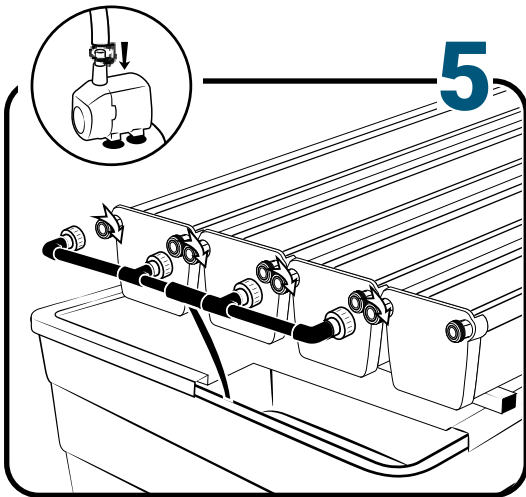

Pièces

Ref	Designation		
A	TU21132	GrowStream V2 2M grow canal	4
B	CV21122	GrowStream V2 2M-10 plants cover	4
C	RT11011	Level tube D50 GrowStream canal	4
D	PO01002	3" net cup	40
E	CV91001	Access hole cap	4
F	RE07002	GrowStream tank ABS white	1
G	CV04007	GrowStream tank cover 10 ABS white	1
H	PM11051	1.5 Syncra pump	1
I	TU21036	30x30 white tube 458mm	2
J	TU21033	30x30 white tube 393mm	1
K	TU21032	30x30 white tube 370mm	3
L	TU21029	30x30 white tube 440mm	2
M	RA61007	T insert for 30x30 PVC tube	7
N	AL11026	Pump connection GrowStream20 V2	1
O	EI21034	PVC tube 30x30x140 + end-cap	6
P	FX11010	22 - 20.5x23mm clamp	10
Q	RA31002	Ribbed T 20mm	1
R	EI31024	Manifold elbow connector	2
S	EI31023	Manifold T connector	2
T	EI71001	Black tube 18x22x60mm (manifold tube GS 20/40/60/80/120)	1
U	EI71003	Black tube 18x22x100mm (manifold tube GS 20/40/60/80/120)	1
V	EI71005	Black tube 18x22x180mm (manifold tube GS 20/40/60/80/120)	2
W	AC01010	Brush Ø 16x80x300 mm loop Ø 10mm	1
X	RA03001	3/4 drilled end-cap white PP	16
Y	JN21012	Flat O-ring seal 12x24x3mm	8
Y	JN21013	Flat O-ring seal EPDM 3/4	8
Z	RA61005	End-cap insert 30x30	3
	AC01001	Draining kit	1