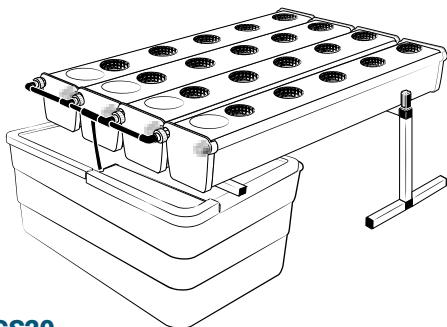

GS20

T.A.®
Terra Aquatica

info@eurohydro.com
Tél. :+33 (0)5 62 06 08 30
32500 Fleurance - France