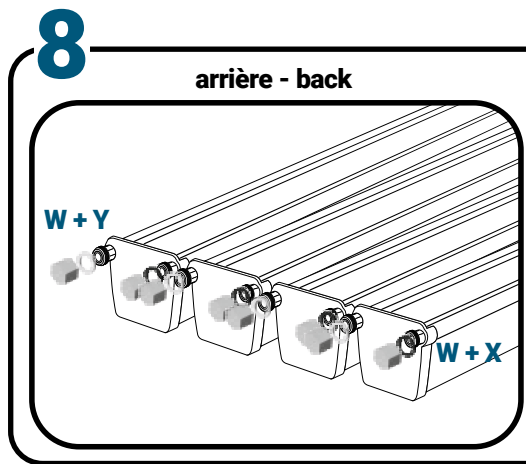

Pièces

Ref	Designation		
A	TU21132	GrowStream V2 2M grow canal	4
B	CV21122	GrowStream V2 2M-10 plants cover	4
C	RT11011	Level tube D50 GrowStream canal	4
D	PO01002	3" net cup	40
E	CV91001	Access hole cap	4
F	RE07002	GrowStream tank ABS white	1
G	CV04007	GrowStream tank cover 10 ABS white	1
H	PM11051	1.5 Syncra pump	1
I	TU21036	30x30 white tube 458mm	2
J	TU21033	30x30 white tube 393mm	1
K	TU21032	30x30 white tube 370mm	3
L	TU21029	30x30 white tube 440mm	2
M	RA61007	T insert for 30x30 PVC tube	7
N	AL11026	Pump connection GrowStream20 V2	1
O	EI21034	PVC tube 30x30x140 + end-cap	6
P	FX11010	22 - 20.5x23mm clamp	10
Q	RA31002	Ribbed T 20mm	1
R	EI31024	Manifold elbow connector	2
S	EI31023	Manifold T connector	2
T	EI71001	Black tube 18x22x60mm (manifold tube GS 20/40/60/80/120)	1
U	EI71003	Black tube 18x22x100mm (manifold tube GS 20/40/60/80/120)	1
V	EI71005	Black tube 18x22x180mm (manifold tube GS 20/40/60/80/120)	2
W	AC01010	Brush Ø 16x80x300 mm loop Ø 10mm	1
X	RA03001	3/4 drilled end-cap white PP	16
Y	JN21012	Flat O-ring seal 12x24x3mm	8
Y	JN21013	Flat O-ring seal EPDM 3/4	8
Z	RA61005	End-cap insert 30x30	3
	AC01001	Draining kit	1