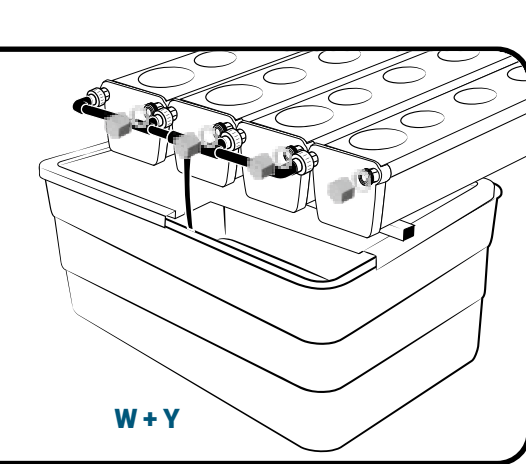

Pièces

Ref	Designation		
A	TU21132	GrowStream V2 2M grow canal	4
B	CV21122	GrowStream V2 2M-10 plants cover	4
C	RT11011	Level tube D50 GrowStream canal	4
D	PO01002	3" net cup	40
E	CV91001	Access hole cap	4
F	RE07002	GrowStream tank ABS white	1
G	CV04007	GrowStream tank cover 10 ABS white	1
H	PM11051	1.5 Syncra pump	1
I	TU21036	30x30 white tube 458mm	2
J	TU21033	30x30 white tube 393mm	1
K	TU21032	30x30 white tube 370mm	3
L	TU21029	30x30 white tube 440mm	2
M	RA61007	T insert for 30x30 PVC tube	7
N	AL11026	Pump connection GrowStream20 V2	1
O	EI21034	PVC tube 30x30x140 + end-cap	6
P	FX11010	22 - 20.5x23mm clamp	10
Q	RA31002	Ribbed T 20mm	1
R	EI31024	Manifold elbow connector	2
S	EI31023	Manifold T connector	2
T	EI71001	Black tube 18x22x60mm (manifold tube GS 20/40/60/80/120)	1
U	EI71003	Black tube 18x22x100mm (manifold tube GS 20/40/60/80/120)	1
V	EI71005	Black tube 18x22x180mm (manifold tube GS 20/40/60/80/120)	2
W	AC01010	Brush Ø 16x80x300 mm loop Ø 10mm	1
X	RA03001	3/4 drilled end-cap white PP	16
Y	JN21012	Flat O-ring seal 12x24x3mm	8
Y	JN21013	Flat O-ring seal EPDM 3/4	8
Z	RA61005	End-cap insert 30x30	3
	AC01001	Draining kit	1