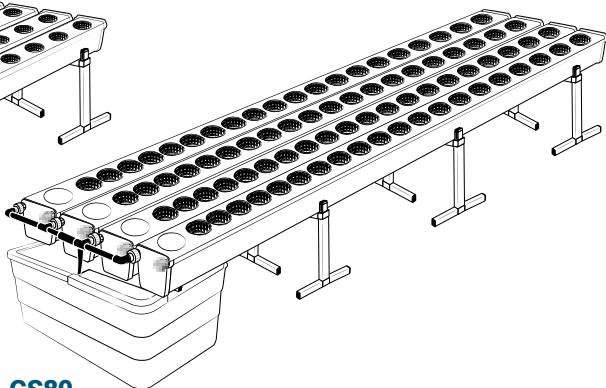

GS80

T.A.®
Terra Aquatica

info@eurohydro.com
Tél. :+33 (0)5 62 06 08 30
32500 Fleurance - France