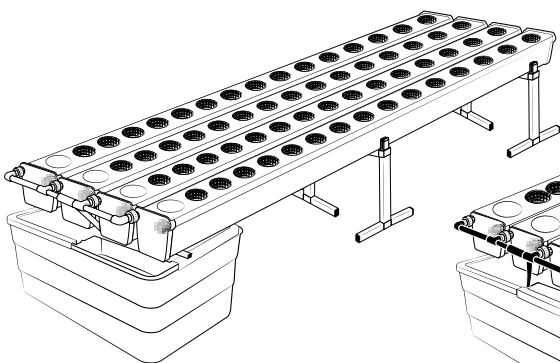

GS60

GS80

T.A.®
Terra Aquatica

info@eurohydro.com
Tél. :+33 (0)5 62 06 08 30
32500 Fleurance - France