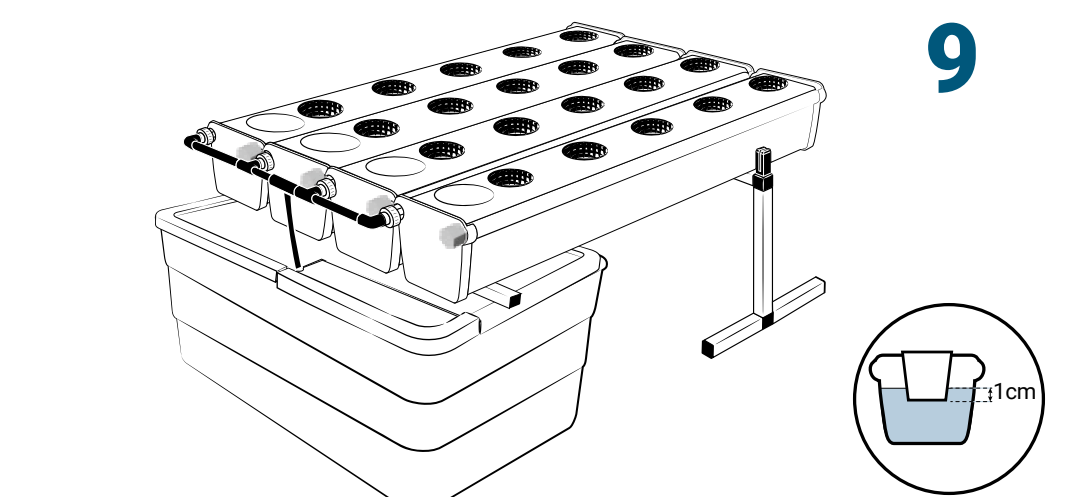

Pièces

Ref	Designation		
A	TU21131	GrowStream V2 1M grow canal	4
B	CV21121	GrowStream V2 1M-5 plants cover	4
C	RT11011	Level tube D50 GrowStream canal	4
D	PO01002	3" net cup	20
E	CV91001	Access hole cap	4
F	RE07002	GrowStream tank ABS white	1
G	CV04007	GrowStream tank cover 10 ABS white	1
H	PM11050	1.0 Syncra pump	1
I	TU21036	30x30 white tube 458mm	2
J	TU21033	30x30 white tube 393mm	1
K	TU21032	30x30 white tube 370mm	3
L	TU21029	30x30 white tube 440mm	2
M	RA61007	T insert for 30x30 PVC tube	7
N	AL11025	Pump connection GrowStream20 V2	1
O	EI21034	PVC tube 30x30x140 + end-cap	6
P	FX11010	22 - 20.5x23mm clamp	10
Q	RA31002	Ribbed T 20mm	1
R	EI31024	Manifold elbow connector	2
S	EI31023	Manifold T connector	2
T	EI71001	Black tube 18x22x60mm (manifold tube GS 20/40/60/80/120)	1
U	EI71003	Black tube 18x22x100mm (manifold tube GS 20/40/60/80/120)	1
V	EI71005	Black tube 18x22x180mm (manifold tube GS 20/40/60/80/120)	2
W	AC01010	Brush Ø 16x80x300 mm loop Ø 10mm	1
W	RA03001	3/4 drilled end-cap white PP	12
X	JN21012	Flat O-ring seal 12x24x3mm	8
Y	JN21013	Flat O-ring seal EPDM 3/4	8
Z	RA61005	End-cap insert 30x30	3
	AC01001	Draining kit	1