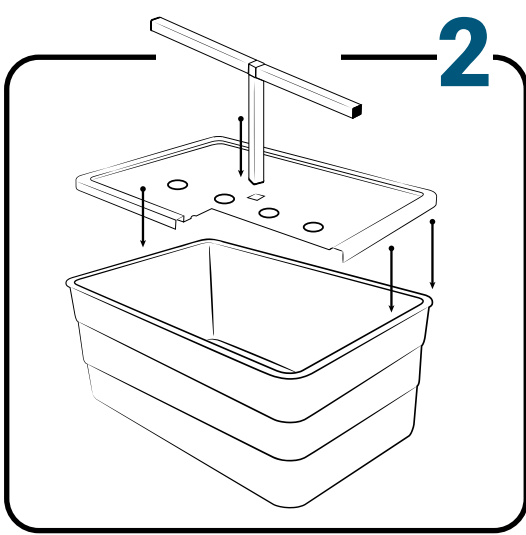

Pièces

Ref	Designation		
A	TU21131	GrowStream V2 1M grow canal	4
B	CV21121	GrowStream V2 1M-5 plants cover	4
C	RT11011	Level tube D50 GrowStream canal	4
D	PO01002	3" net cup	20
E	CV91001	Access hole cap	4
F	RE07002	GrowStream tank ABS white	1
G	CV04007	GrowStream tank cover 10 ABS white	1
H	PM11050	1.0 Syncra pump	1
I	TU21036	30x30 white tube 458mm	2
J	TU21033	30x30 white tube 393mm	1
K	TU21032	30x30 white tube 370mm	3
L	TU21029	30x30 white tube 440mm	2
M	RA61007	T insert for 30x30 PVC tube	7
N	AL11025	Pump connection GrowStream20 V2	1
O	EI21034	PVC tube 30x30x140 + end-cap	6
P	FX11010	22 - 20.5x23mm clamp	10
Q	RA31002	Ribbed T 20mm	1
R	EI31024	Manifold elbow connector	2
S	EI31023	Manifold T connector	2
T	EI71001	Black tube 18x22x60mm (manifold tube GS 20/40/60/80/120)	1
U	EI71003	Black tube 18x22x100mm (manifold tube GS 20/40/60/80/120)	1
V	EI71005	Black tube 18x22x180mm (manifold tube GS 20/40/60/80/120)	2
W	AC01010	Brush Ø 16x80x300 mm loop Ø 10mm	1
W	RA03001	3/4 drilled end-cap white PP	12
X	JN21012	Flat O-ring seal 12x24x3mm	8
Y	JN21013	Flat O-ring seal EPDM 3/4	8
Z	RA61005	End-cap insert 30x30	3
	AC01001	Draining kit	1