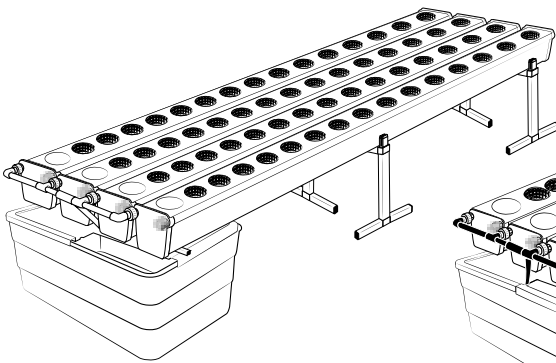

GS60

GS80

T.A.®
Terra Aquatica

info@eurohydro.com
Tél. :+33 (0)5 62 06 08 30
32500 Fleurance - France