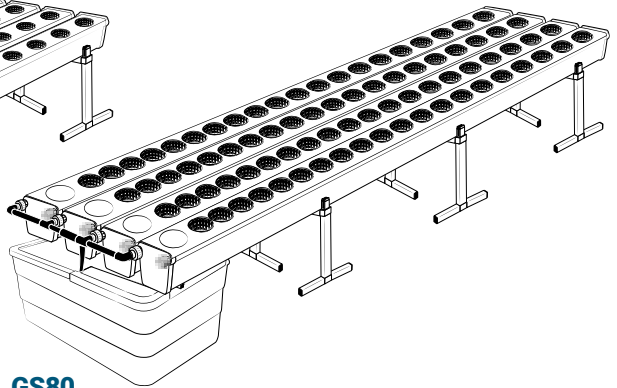

GS80

T.A.®
Terra Aquatica

info@eurohydro.com
Tél. :+33 (0)5 62 06 08 30
32500 Fleurance - France