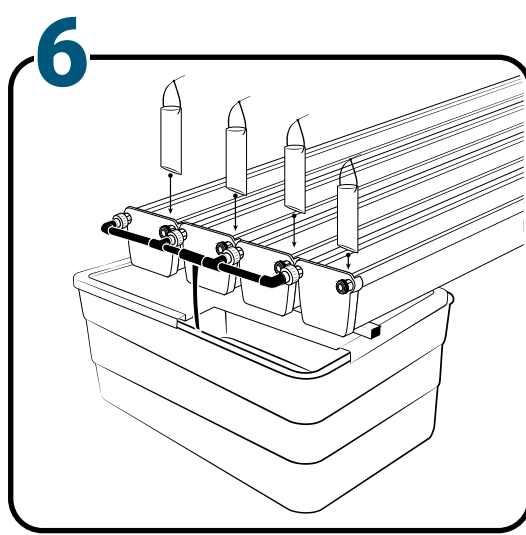

Pièces

Ref	Designation		
A	TU21131	GrowStream V2 1M grow canal	4
B	CV21121	GrowStream V2 1M-5 plants cover	4
C	RT11011	Level tube D50 GrowStream canal	4
D	PO01002	3" net cup	20
E	CV91001	Access hole cap	4
F	RE07002	GrowStream tank ABS white	1
G	CV04007	GrowStream tank cover 10 ABS white	1
H	PM11050	1.0 Syncra pump	1
I	TU21036	30x30 white tube 458mm	2
J	TU21033	30x30 white tube 393mm	1
K	TU21032	30x30 white tube 370mm	3
L	TU21029	30x30 white tube 440mm	2
M	RA61007	T insert for 30x30 PVC tube	7
N	AL11025	Pump connection GrowStream20 V2	1
O	EI21034	PVC tube 30x30x140 + end-cap	6
P	FX11010	22 - 20.5x23mm clamp	10
Q	RA31002	Ribbed T 20mm	1
R	EI31024	Manifold elbow connector	2
S	EI31023	Manifold T connector	2
T	EI71001	Black tube 18x22x60mm (manifold tube GS 20/40/60/80/120)	1
U	EI71003	Black tube 18x22x100mm (manifold tube GS 20/40/60/80/120)	1
V	EI71005	Black tube 18x22x180mm (manifold tube GS 20/40/60/80/120)	2
W	AC01010	Brush Ø 16x80x300 mm loop Ø 10mm	1
W	RA03001	3/4 drilled end-cap white PP	12
X	JN21012	Flat O-ring seal 12x24x3mm	8
Y	JN21013	Flat O-ring seal EPDM 3/4	8
Z	RA61005	End-cap insert 30x30	3
	AC01001	Draining kit	1