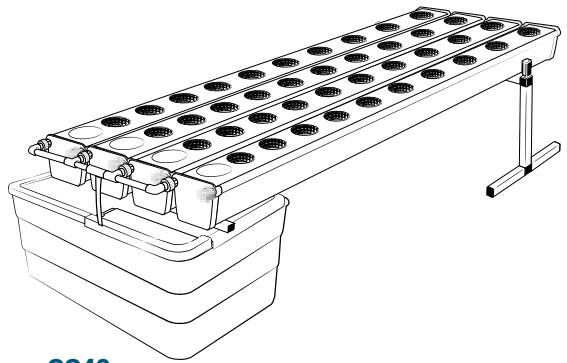

GS40

T.A.®
Terra Aquatica

info@eurohydro.com
Tél. :+33 (0)5 62 06 08 30
32500 Fleurance - France