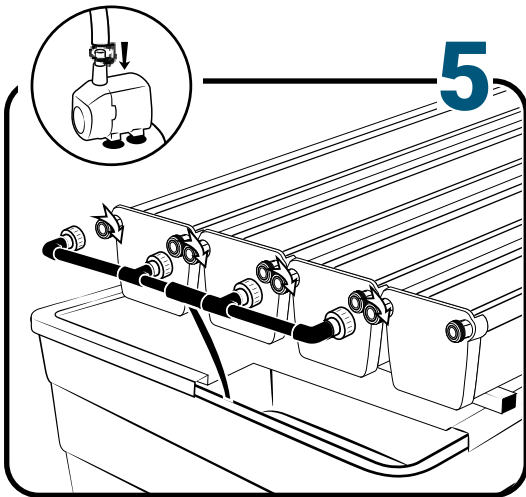

Pièces

Ref	Designation		
A	TU21131	GrowStream V2 1M grow canal	4
B	CV21121	GrowStream V2 1M-5 plants cover	4
C	RT11011	Level tube D50 GrowStream canal	4
D	PO01002	3" net cup	20
E	CV91001	Access hole cap	4
F	RE07002	GrowStream tank ABS white	1
G	CV04007	GrowStream tank cover 10 ABS white	1
H	PM11050	1.0 Syncra pump	1
I	TU21036	30x30 white tube 458mm	2
J	TU21033	30x30 white tube 393mm	1
K	TU21032	30x30 white tube 370mm	3
L	TU21029	30x30 white tube 440mm	2
M	RA61007	T insert for 30x30 PVC tube	7
N	AL11025	Pump connection GrowStream20 V2	1
O	EI21034	PVC tube 30x30x140 + end-cap	6
P	FX11010	22 - 20.5x23mm clamp	10
Q	RA31002	Ribbed T 20mm	1
R	EI31024	Manifold elbow connector	2
S	EI31023	Manifold T connector	2
T	EI71001	Black tube 18x22x60mm (manifold tube GS 20/40/60/80/120)	1
U	EI71003	Black tube 18x22x100mm (manifold tube GS 20/40/60/80/120)	1
V	EI71005	Black tube 18x22x180mm (manifold tube GS 20/40/60/80/120)	2
W	AC01010	Brush Ø 16x80x300 mm loop Ø 10mm	1
W	RA03001	3/4 drilled end-cap white PP	12
X	JN21012	Flat O-ring seal 12x24x3mm	8
Y	JN21013	Flat O-ring seal EPDM 3/4	8
Z	RA61005	End-cap insert 30x30	3
	AC01001	Draining kit	1