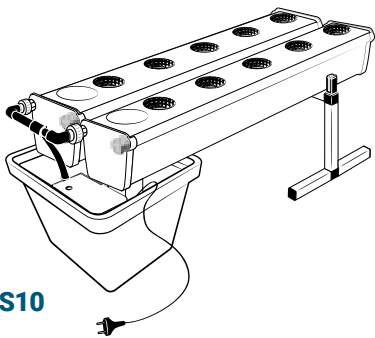

GS10

T.A.®
Terra Aquatica

info@eurohydro.com
Tél. :+33 (0)5 62 06 08 30
32500 Fleurance - France