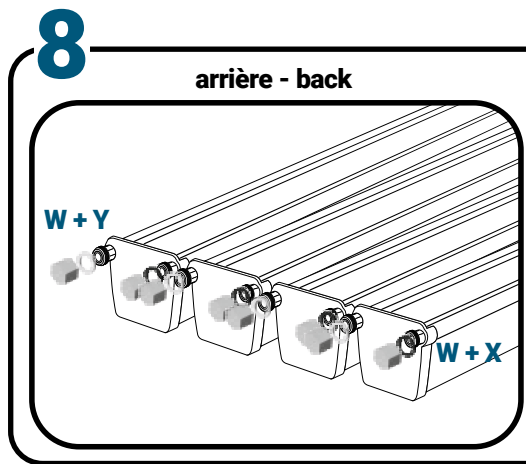

Pièces

Ref	Designation		
A	TU21131	GrowStream V2 1M grow canal	4
B	CV21121	GrowStream V2 1M-5 plants cover	4
C	RT11011	Level tube D50 GrowStream canal	4
D	PO01002	3" net cup	20
E	CV91001	Access hole cap	4
F	RE07002	GrowStream tank ABS white	1
G	CV04007	GrowStream tank cover 10 ABS white	1
H	PM11050	1.0 Syncra pump	1
I	TU21036	30x30 white tube 458mm	2
J	TU21033	30x30 white tube 393mm	1
K	TU21032	30x30 white tube 370mm	3
L	TU21029	30x30 white tube 440mm	2
M	RA61007	T insert for 30x30 PVC tube	7
N	AL11025	Pump connection GrowStream20 V2	1
O	EI21034	PVC tube 30x30x140 + end-cap	6
P	FX11010	22 - 20.5x23mm clamp	10
Q	RA31002	Ribbed T 20mm	1
R	EI31024	Manifold elbow connector	2
S	EI31023	Manifold T connector	2
T	EI71001	Black tube 18x22x60mm (manifold tube GS 20/40/60/80/120)	1
U	EI71003	Black tube 18x22x100mm (manifold tube GS 20/40/60/80/120)	1
V	EI71005	Black tube 18x22x180mm (manifold tube GS 20/40/60/80/120)	2
W	AC01010	Brush Ø 16x80x300 mm loop Ø 10mm	1
W	RA03001	3/4 drilled end-cap white PP	12
X	JN21012	Flat O-ring seal 12x24x3mm	8
Y	JN21013	Flat O-ring seal EPDM 3/4	8
Z	RA61005	End-cap insert 30x30	3
	AC01001	Draining kit	1