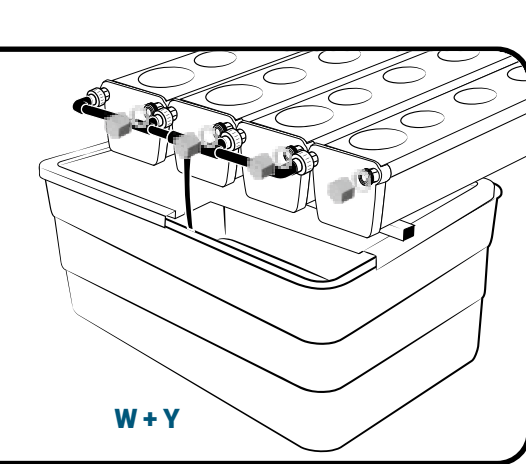

Pièces

Ref	Designation		
A	TU21131	GrowStream V2 1M grow canal	4
B	CV21121	GrowStream V2 1M-5 plants cover	4
C	RT11011	Level tube D50 GrowStream canal	4
D	PO01002	3" net cup	20
E	CV91001	Access hole cap	4
F	RE07002	GrowStream tank ABS white	1
G	CV04007	GrowStream tank cover 10 ABS white	1
H	PM11050	1.0 Syncra pump	1
I	TU21036	30x30 white tube 458mm	2
J	TU21033	30x30 white tube 393mm	1
K	TU21032	30x30 white tube 370mm	3
L	TU21029	30x30 white tube 440mm	2
M	RA61007	T insert for 30x30 PVC tube	7
N	AL11025	Pump connection GrowStream20 V2	1
O	EI21034	PVC tube 30x30x140 + end-cap	6
P	FX11010	22 - 20.5x23mm clamp	10
Q	RA31002	Ribbed T 20mm	1
R	EI31024	Manifold elbow connector	2
S	EI31023	Manifold T connector	2
T	EI71001	Black tube 18x22x60mm (manifold tube GS 20/40/60/80/120)	1
U	EI71003	Black tube 18x22x100mm (manifold tube GS 20/40/60/80/120)	1
V	EI71005	Black tube 18x22x180mm (manifold tube GS 20/40/60/80/120)	2
W	AC01010	Brush Ø 16x80x300 mm loop Ø 10mm	1
W	RA03001	3/4 drilled end-cap white PP	12
X	JN21012	Flat O-ring seal 12x24x3mm	8
Y	JN21013	Flat O-ring seal EPDM 3/4	8
Z	RA61005	End-cap insert 30x30	3
	AC01001	Draining kit	1