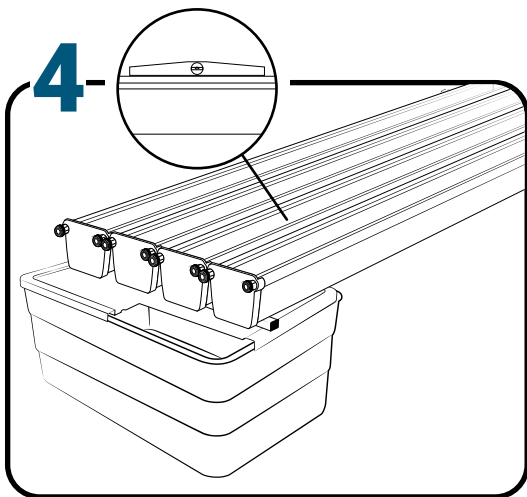

Pièces

Ref	Designation		
A	TU21131	GrowStream V2 1M grow canal	4
B	CV21121	GrowStream V2 1M-5 plants cover	4
C	RT11011	Level tube D50 GrowStream canal	4
D	PO01002	3" net cup	20
E	CV91001	Access hole cap	4
F	RE07002	GrowStream tank ABS white	1
G	CV04007	GrowStream tank cover 10 ABS white	1
H	PM11050	1.0 Syncra pump	1
I	TU21036	30x30 white tube 458mm	2
J	TU21033	30x30 white tube 393mm	1
K	TU21032	30x30 white tube 370mm	3
L	TU21029	30x30 white tube 440mm	2
M	RA61007	T insert for 30x30 PVC tube	7
N	AL11025	Pump connection GrowStream20 V2	1
O	EI21034	PVC tube 30x30x140 + end-cap	6
P	FX11010	22 - 20.5x23mm clamp	10
Q	RA31002	Ribbed T 20mm	1
R	EI31024	Manifold elbow connector	2
S	EI31023	Manifold T connector	2
T	EI71001	Black tube 18x22x60mm (manifold tube GS 20/40/60/80/120)	1
U	EI71003	Black tube 18x22x100mm (manifold tube GS 20/40/60/80/120)	1
V	EI71005	Black tube 18x22x180mm (manifold tube GS 20/40/60/80/120)	2
W	AC01010	Brush Ø 16x80x300 mm loop Ø 10mm	1
W	RA03001	3/4 drilled end-cap white PP	12
X	JN21012	Flat O-ring seal 12x24x3mm	8
Y	JN21013	Flat O-ring seal EPDM 3/4	8
Z	RA61005	End-cap insert 30x30	3
	AC01001	Draining kit	1