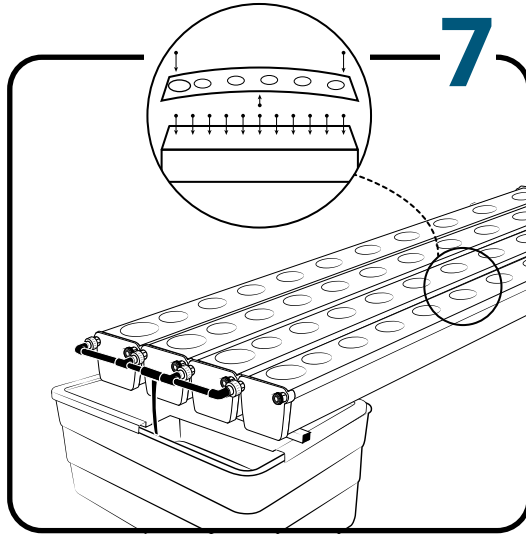

Pièces

Ref	Designation		
A	TU21131	GrowStream V2 1M grow canal	4
B	CV21121	GrowStream V2 1M-5 plants cover	4
C	RT11011	Level tube D50 GrowStream canal	4
D	PO01002	3" net cup	20
E	CV91001	Access hole cap	4
F	RE07002	GrowStream tank ABS white	1
G	CV04007	GrowStream tank cover 10 ABS white	1
H	PM11050	1.0 Syncra pump	1
I	TU21036	30x30 white tube 458mm	2
J	TU21033	30x30 white tube 393mm	1
K	TU21032	30x30 white tube 370mm	3
L	TU21029	30x30 white tube 440mm	2
M	RA61007	T insert for 30x30 PVC tube	7
N	AL11025	Pump connection GrowStream20 V2	1
O	EI21034	PVC tube 30x30x140 + end-cap	6
P	FX11010	22 - 20.5x23mm clamp	10
Q	RA31002	Ribbed T 20mm	1
R	EI31024	Manifold elbow connector	2
S	EI31023	Manifold T connector	2
T	EI71001	Black tube 18x22x60mm (manifold tube GS 20/40/60/80/120)	1
U	EI71003	Black tube 18x22x100mm (manifold tube GS 20/40/60/80/120)	1
V	EI71005	Black tube 18x22x180mm (manifold tube GS 20/40/60/80/120)	2
W	AC01010	Brush Ø 16x80x300 mm loop Ø 10mm	1
W	RA03001	3/4 drilled end-cap white PP	12
X	JN21012	Flat O-ring seal 12x24x3mm	8
Y	JN21013	Flat O-ring seal EPDM 3/4	8
Z	RA61005	End-cap insert 30x30	3
	AC01001	Draining kit	1