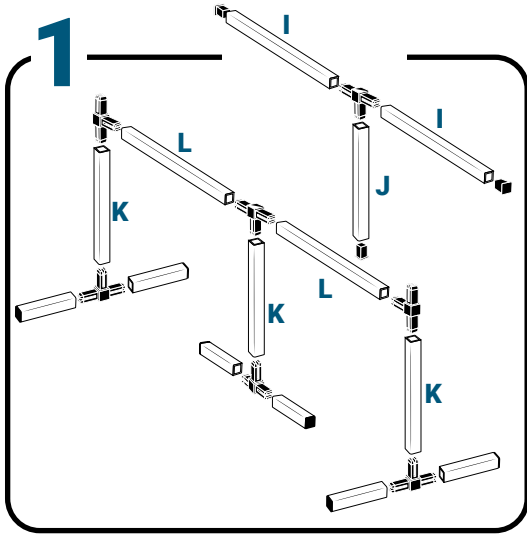

Pièces

Ref	Designation		
A	TU21131	GrowStream V2 1M grow canal	4
B	CV21121	GrowStream V2 1M-5 plants cover	4
C	RT11011	Level tube D50 GrowStream canal	4
D	PO01002	3" net cup	20
E	CV91001	Access hole cap	4
F	RE07002	GrowStream tank ABS white	1
G	CV04007	GrowStream tank cover 10 ABS white	1
H	PM11050	1.0 Syncra pump	1
I	TU21036	30x30 white tube 458mm	2
J	TU21033	30x30 white tube 393mm	1
K	TU21032	30x30 white tube 370mm	3
L	TU21029	30x30 white tube 440mm	2
M	RA61007	T insert for 30x30 PVC tube	7
N	AL11025	Pump connection GrowStream20 V2	1
O	EI21034	PVC tube 30x30x140 + end-cap	6
P	FX11010	22 - 20.5x23mm clamp	10
Q	RA31002	Ribbed T 20mm	1
R	EI31024	Manifold elbow connector	2
S	EI31023	Manifold T connector	2
T	EI71001	Black tube 18x22x60mm (manifold tube GS 20/40/60/80/120)	1
U	EI71003	Black tube 18x22x100mm (manifold tube GS 20/40/60/80/120)	1
V	EI71005	Black tube 18x22x180mm (manifold tube GS 20/40/60/80/120)	2
W	AC01010	Brush Ø 16x80x300 mm loop Ø 10mm	1
W	RA03001	3/4 drilled end-cap white PP	12
X	JN21012	Flat O-ring seal 12x24x3mm	8
Y	JN21013	Flat O-ring seal EPDM 3/4	8
Z	RA61005	End-cap insert 30x30	3
	AC01001	Draining kit	1