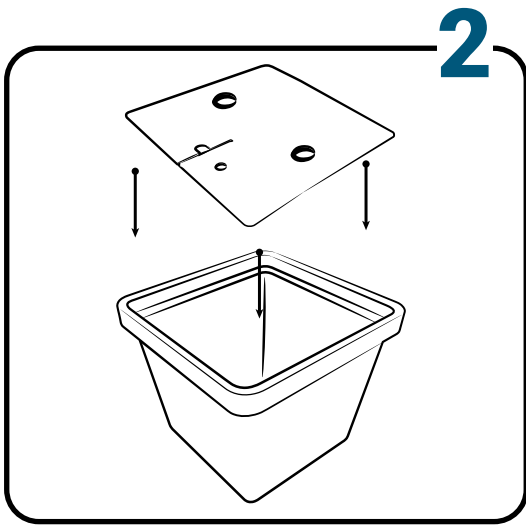

Pièces

Ref	Designation		
A	TU21131	GrowStream V2 1M grow canal	2
B	CV21121	GrowStream V2 1M-5 plants cover	2
C	RT11011	Level tube D50 GrowStream canal	2
D	PO01002	3" net cup	10
E	CV91001	Access hole cap	2
F	RE02106	GrowStream tank ABS white	1
G	CV00004	GrowStream tank cover 10 ABS white	1
H	PM11050	1.0 Syncra pump	1
I	TU21029	30x30 white tube 440mm	1
J	TU21027	30x30 white tube 314mm	2
K	RA61007	T insert for 30x30 PVC tube	4
L	AL11024	Pump connection GrowStream10 V2	1
M	EI21034	PVC tube 30x30x140 + end-cap	4
N	FX11010	22 - 20.5x23mm clamp	6
O	RA31002	Ribbed T 20mm	1
P	EI31024	Manifold elbow connector	2
Q	EI71002	Black tube 18x22x95mm (manifold tube GS 10)	2
	AC01010	Brush Ø 16x80x300 mm loop Ø 10mm	1
R	RA03001	3/4 drilled end-cap white PP	8
S	JN21012	Flat O-ring seal 12x24x3mm	4
T	JN21013	Flat O-ring seal EPDM 3/4	4
	AC01001	Draining kit	1