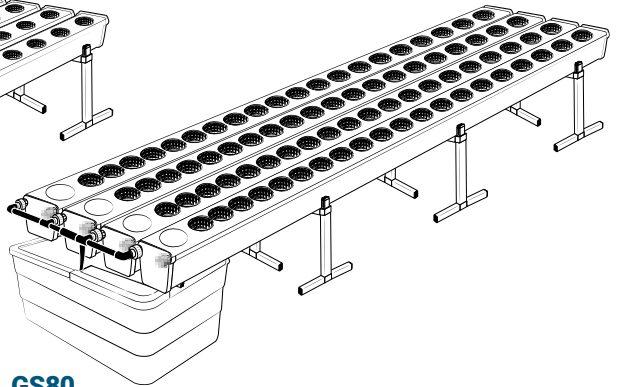

GS80

T.A.®
Terra Aquatica

info@eurohydro.com
Tél. : +33 (0)5 62 06 08 30
32500 Fleurance - France