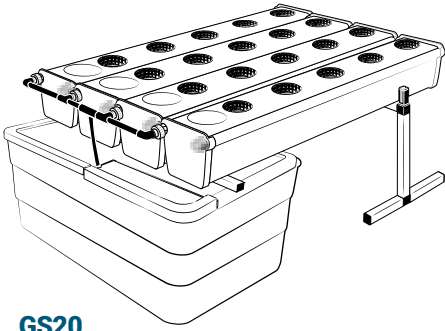

Pièces

Ref	Designation		
A	TU21131	GrowStream V2 1M grow canal	2
B	CV21121	GrowStream V2 1M-5 plants cover	2
C	RT11011	Level tube D50 GrowStream canal	2
D	PO01002	3" net cup	10
E	CV91001	Access hole cap	2
F	RE02106	GrowStream tank ABS white	1
G	CV00004	GrowStream tank cover 10 ABS white	1
H	PM11050	1.0 Syncra pump	1
I	TU21029	30x30 white tube 440mm	1
J	TU21027	30x30 white tube 314mm	2
K	RA61007	T insert for 30x30 PVC tube	4
L	AL11024	Pump connection GrowStream10 V2	1
M	EI21034	PVC tube 30x30x140 + end-cap	4
N	FX11010	22 - 20.5x23mm clamp	6
O	RA31002	Ribbed T 20mm	1
P	EI31024	Manifold elbow connector	2
Q	EI71002	Black tube 18x22x95mm (manifold tube GS 10)	2
	AC01010	Brush Ø 16x80x300 mm loop Ø 10mm	1
R	RA03001	3/4 drilled end-cap white PP	8
S	JN21012	Flat O-ring seal 12x24x3mm	4
T	JN21013	Flat O-ring seal EPDM 3/4	4
	AC01001	Draining kit	1