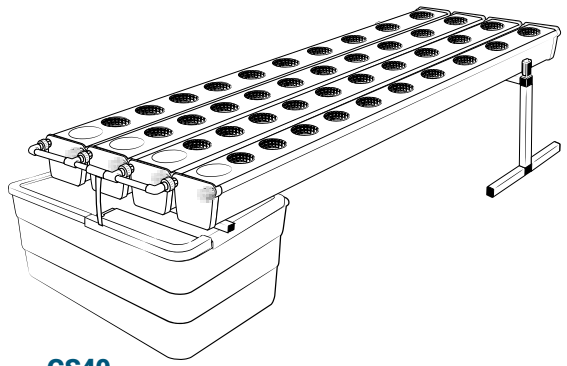

GS40

T.A.®
Terra Aquatica

info@eurohydro.com
Tél. : +33 (0)5 62 06 08 30
32500 Fleurance - France