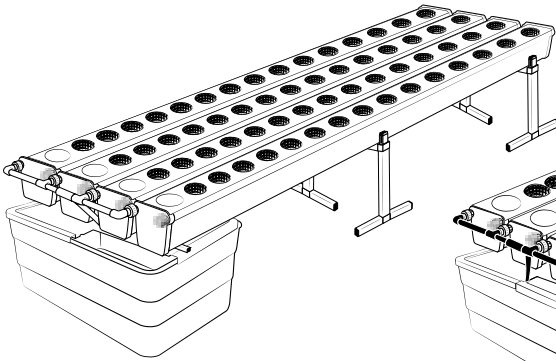

GS60

GS80

T.A.®
Terra Aquatica

info@eurohydro.com
Tél. : +33 (0)5 62 06 08 30
32500 Fleurance - France