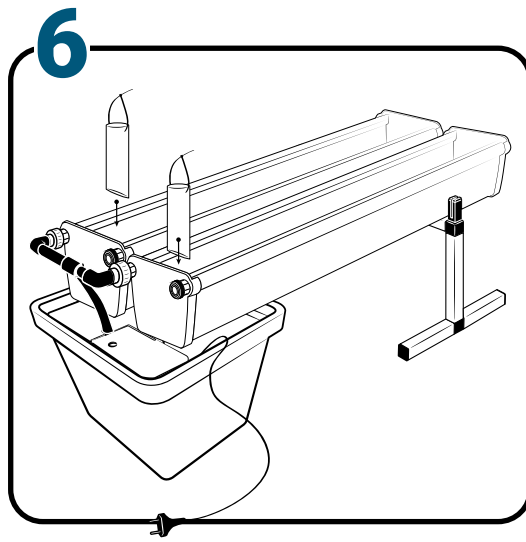

Pièces

Ref	Designation		
A	TU21131	GrowStream V2 1M grow canal	2
B	CV21121	GrowStream V2 1M-5 plants cover	2
C	RT11011	Level tube D50 GrowStream canal	2
D	PO01002	3" net cup	10
E	CV91001	Access hole cap	2
F	RE02106	GrowStream tank ABS white	1
G	CV00004	GrowStream tank cover 10 ABS white	1
H	PM11050	1.0 Syncra pump	1
I	TU21029	30x30 white tube 440mm	1
J	TU21027	30x30 white tube 314mm	2
K	RA61007	T insert for 30x30 PVC tube	4
L	AL11024	Pump connection GrowStream10 V2	1
M	EI21034	PVC tube 30x30x140 + end-cap	4
N	FX11010	22 - 20.5x23mm clamp	6
O	RA31002	Ribbed T 20mm	1
P	EI31024	Manifold elbow connector	2
Q	EI71002	Black tube 18x22x95mm (manifold tube GS 10)	2
	AC01010	Brush Ø 16x80x300 mm loop Ø 10mm	1
R	RA03001	3/4 drilled end-cap white PP	8
S	JN21012	Flat O-ring seal 12x24x3mm	4
T	JN21013	Flat O-ring seal EPDM 3/4	4
	AC01001	Draining kit	1