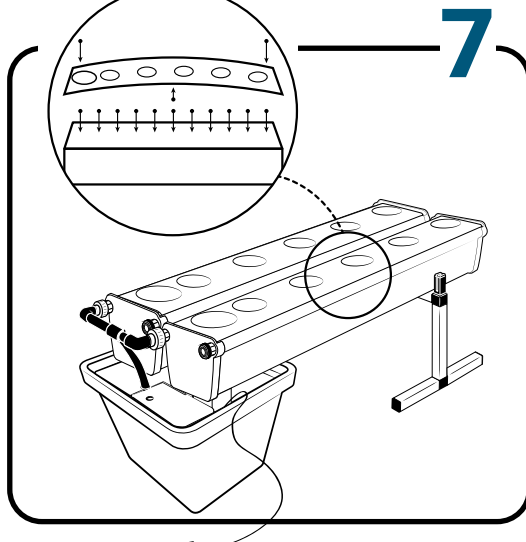

Pièces

Ref	Designation		
A	TU21131	GrowStream V2 1M grow canal	2
B	CV21121	GrowStream V2 1M-5 plants cover	2
C	RT11011	Level tube D50 GrowStream canal	2
D	PO01002	3" net cup	10
E	CV91001	Access hole cap	2
F	RE02106	GrowStream tank ABS white	1
G	CV00004	GrowStream tank cover 10 ABS white	1
H	PM11050	1.0 Syncra pump	1
I	TU21029	30x30 white tube 440mm	1
J	TU21027	30x30 white tube 314mm	2
K	RA61007	T insert for 30x30 PVC tube	4
L	AL11024	Pump connection GrowStream10 V2	1
M	EI21034	PVC tube 30x30x140 + end-cap	4
N	FX11010	22 - 20.5x23mm clamp	6
O	RA31002	Ribbed T 20mm	1
P	EI31024	Manifold elbow connector	2
Q	EI71002	Black tube 18x22x95mm (manifold tube GS 10)	2
	AC01010	Brush Ø 16x80x300 mm loop Ø 10mm	1
R	RA03001	3/4 drilled end-cap white PP	8
S	JN21012	Flat O-ring seal 12x24x3mm	4
T	JN21013	Flat O-ring seal EPDM 3/4	4
	AC01001	Draining kit	1