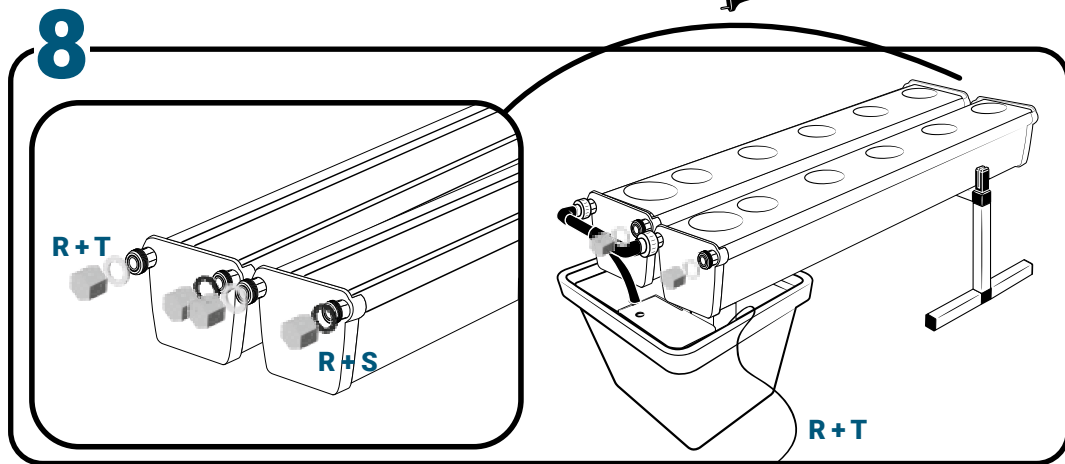

Pièces

Ref	Designation		
A	TU21131	GrowStream V2 1M grow canal	2
B	CV21121	GrowStream V2 1M-5 plants cover	2
C	RT11011	Level tube D50 GrowStream canal	2
D	PO01002	3" net cup	10
E	CV91001	Access hole cap	2
F	RE02106	GrowStream tank ABS white	1
G	CV00004	GrowStream tank cover 10 ABS white	1
H	PM11050	1.0 Syncra pump	1
I	TU21029	30x30 white tube 440mm	1
J	TU21027	30x30 white tube 314mm	2
K	RA61007	T insert for 30x30 PVC tube	4
L	AL11024	Pump connection GrowStream10 V2	1
M	EI21034	PVC tube 30x30x140 + end-cap	4
N	FX11010	22 - 20.5x23mm clamp	6
O	RA31002	Ribbed T 20mm	1
P	EI31024	Manifold elbow connector	2
Q	EI71002	Black tube 18x22x95mm (manifold tube GS 10)	2
	AC01010	Brush Ø 16x80x300 mm loop Ø 10mm	1
R	RA03001	3/4 drilled end-cap white PP	8
S	JN21012	Flat O-ring seal 12x24x3mm	4
T	JN21013	Flat O-ring seal EPDM 3/4	4
	AC01001	Draining kit	1