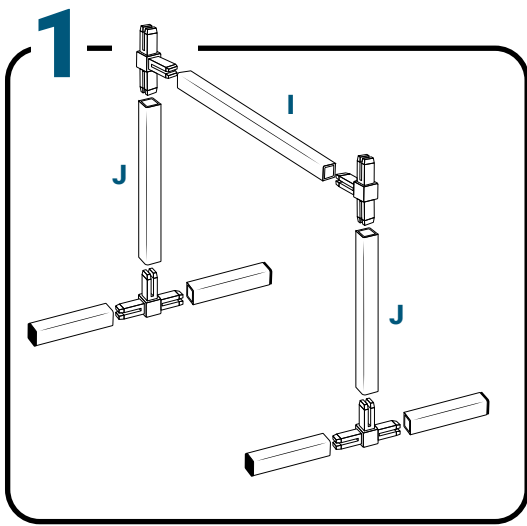

Pièces

Ref	Designation		
A	TU21131	GrowStream V2 1M grow canal	2
B	CV21121	GrowStream V2 1M-5 plants cover	2
C	RT11011	Level tube D50 GrowStream canal	2
D	PO01002	3" net cup	10
E	CV91001	Access hole cap	2
F	RE02106	GrowStream tank ABS white	1
G	CV00004	GrowStream tank cover 10 ABS white	1
H	PM11050	1.0 Syncra pump	1
I	TU21029	30x30 white tube 440mm	1
J	TU21027	30x30 white tube 314mm	2
K	RA61007	T insert for 30x30 PVC tube	4
L	AL11024	Pump connection GrowStream10 V2	1
M	EI21034	PVC tube 30x30x140 + end-cap	4
N	FX11010	22 - 20.5x23mm clamp	6
O	RA31002	Ribbed T 20mm	1
P	EI31024	Manifold elbow connector	2
Q	EI71002	Black tube 18x22x95mm (manifold tube GS 10)	2
	AC01010	Brush Ø 16x80x300 mm loop Ø 10mm	1
R	RA03001	3/4 drilled end-cap white PP	8
S	JN21012	Flat O-ring seal 12x24x3mm	4
T	JN21013	Flat O-ring seal EPDM 3/4	4
	AC01001	Draining kit	1