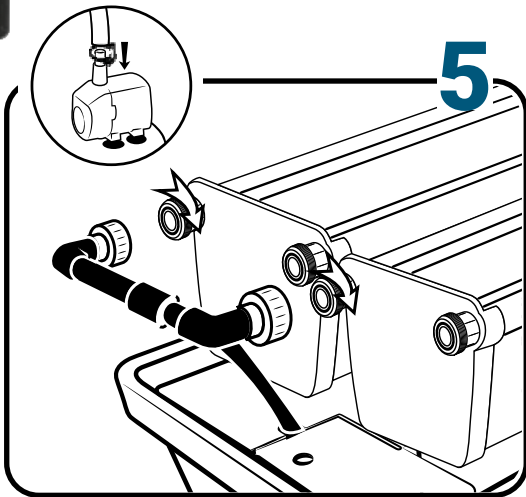

Pièces

Ref	Designation		
A	TU21131	GrowStream V2 1M grow canal	2
B	CV21121	GrowStream V2 1M-5 plants cover	2
C	RT11011	Level tube D50 GrowStream canal	2
D	PO01002	3" net cup	10
E	CV91001	Access hole cap	2
F	RE02106	GrowStream tank ABS white	1
G	CV00004	GrowStream tank cover 10 ABS white	1
H	PM11050	1.0 Syncra pump	1
I	TU21029	30x30 white tube 440mm	1
J	TU21027	30x30 white tube 314mm	2
K	RA61007	T insert for 30x30 PVC tube	4
L	AL11024	Pump connection GrowStream10 V2	1
M	EI21034	PVC tube 30x30x140 + end-cap	4
N	FX11010	22 - 20.5x23mm clamp	6
O	RA31002	Ribbed T 20mm	1
P	EI31024	Manifold elbow connector	2
Q	EI71002	Black tube 18x22x95mm (manifold tube GS 10)	2
	AC01010	Brush Ø 16x80x300 mm loop Ø 10mm	1
R	RA03001	3/4 drilled end-cap white PP	8
S	JN21012	Flat O-ring seal 12x24x3mm	4
T	JN21013	Flat O-ring seal EPDM 3/4	4
	AC01001	Draining kit	1