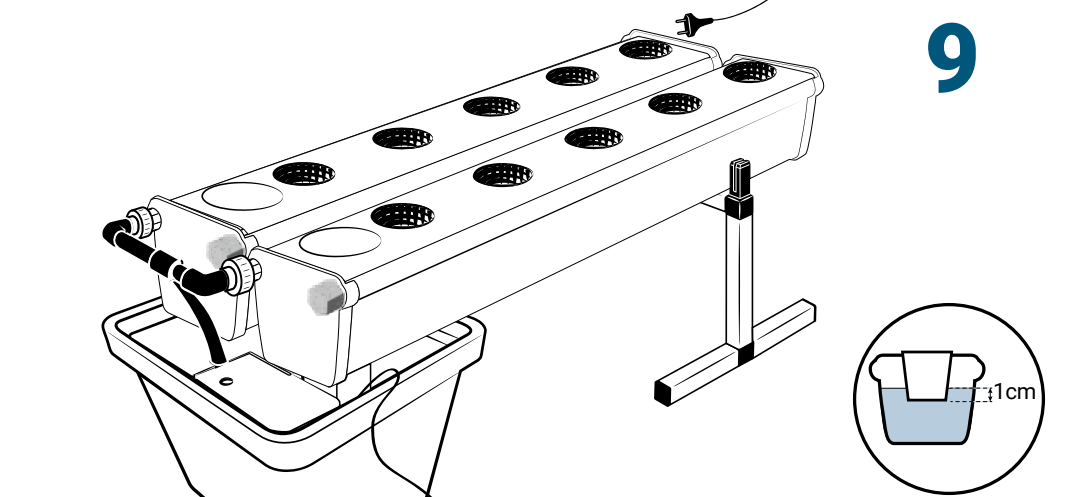

Pièces

Ref	Designation		
A	TU21131	GrowStream V2 1M grow canal	2
B	CV21121	GrowStream V2 1M-5 plants cover	2
C	RT11011	Level tube D50 GrowStream canal	2
D	PO01002	3" net cup	10
E	CV91001	Access hole cap	2
F	RE02106	GrowStream tank ABS white	1
G	CV00004	GrowStream tank cover 10 ABS white	1
H	PM11050	1.0 Syncra pump	1
I	TU21029	30x30 white tube 440mm	1
J	TU21027	30x30 white tube 314mm	2
K	RA61007	T insert for 30x30 PVC tube	4
L	AL11024	Pump connection GrowStream10 V2	1
M	EI21034	PVC tube 30x30x140 + end-cap	4
N	FX11010	22 - 20.5x23mm clamp	6
O	RA31002	Ribbed T 20mm	1
P	EI31024	Manifold elbow connector	2
Q	EI71002	Black tube 18x22x95mm (manifold tube GS 10)	2
	AC01010	Brush Ø 16x80x300 mm loop Ø 10mm	1
R	RA03001	3/4 drilled end-cap white PP	8
S	JN21012	Flat O-ring seal 12x24x3mm	4
T	JN21013	Flat O-ring seal EPDM 3/4	4
	AC01001	Draining kit	1