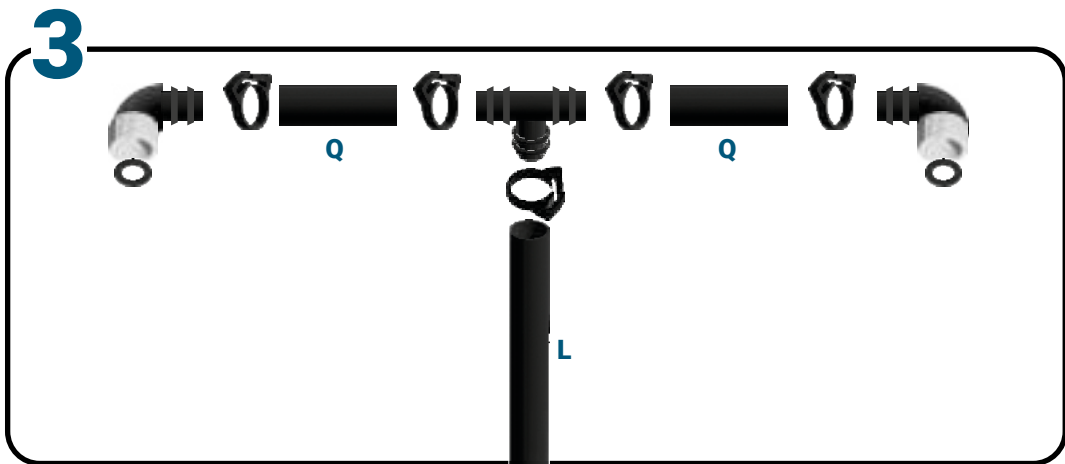

Pièces

Ref	Designation		
A	TU21131	GrowStream V2 1M grow canal	2
B	CV21121	GrowStream V2 1M-5 plants cover	2
C	RT11011	Level tube D50 GrowStream canal	2
D	PO01002	3" net cup	10
E	CV91001	Access hole cap	2
F	RE02106	GrowStream tank ABS white	1
G	CV00004	GrowStream tank cover 10 ABS white	1
H	PM11050	1.0 Syncra pump	1
I	TU21029	30x30 white tube 440mm	1
J	TU21027	30x30 white tube 314mm	2
K	RA61007	T insert for 30x30 PVC tube	4
L	AL11024	Pump connection GrowStream10 V2	1
M	EI21034	PVC tube 30x30x140 + end-cap	4
N	FX11010	22 - 20.5x23mm clamp	6
O	RA31002	Ribbed T 20mm	1
P	EI31024	Manifold elbow connector	2
Q	EI71002	Black tube 18x22x95mm (manifold tube GS 10)	2
	AC01010	Brush Ø 16x80x300 mm loop Ø 10mm	1
R	RA03001	3/4 drilled end-cap white PP	8
S	JN21012	Flat O-ring seal 12x24x3mm	4
T	JN21013	Flat O-ring seal EPDM 3/4	4
	AC01001	Draining kit	1