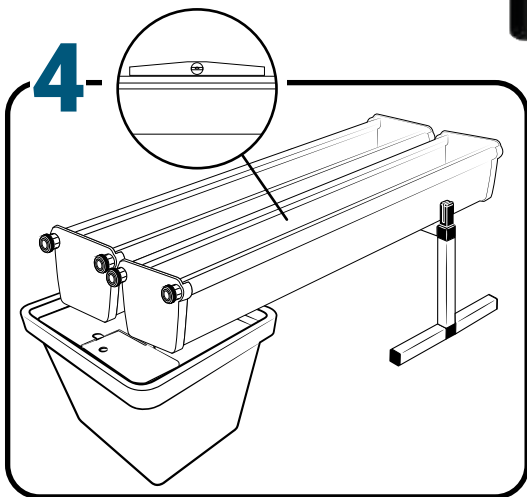

Pièces

Ref	Designation		
A	TU21131	GrowStream V2 1M grow canal	2
B	CV21121	GrowStream V2 1M-5 plants cover	2
C	RT11011	Level tube D50 GrowStream canal	2
D	PO01002	3" net cup	10
E	CV91001	Access hole cap	2
F	RE02106	GrowStream tank ABS white	1
G	CV00004	GrowStream tank cover 10 ABS white	1
H	PM11050	1.0 Syncra pump	1
I	TU21029	30x30 white tube 440mm	1
J	TU21027	30x30 white tube 314mm	2
K	RA61007	T insert for 30x30 PVC tube	4
L	AL11024	Pump connection GrowStream10 V2	1
M	EI21034	PVC tube 30x30x140 + end-cap	4
N	FX11010	22 - 20.5x23mm clamp	6
O	RA31002	Ribbed T 20mm	1
P	EI31024	Manifold elbow connector	2
Q	EI71002	Black tube 18x22x95mm (manifold tube GS 10)	2
	AC01010	Brush Ø 16x80x300 mm loop Ø 10mm	1
R	RA03001	3/4 drilled end-cap white PP	8
S	JN21012	Flat O-ring seal 12x24x3mm	4
T	JN21013	Flat O-ring seal EPDM 3/4	4
	AC01001	Draining kit	1